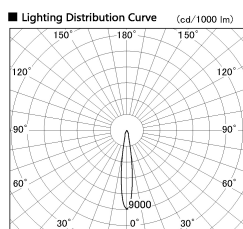

Item no. SD380-2020B9035

Series Name: High power compact tracklight (SD380)

Installation	Track Mount
Type	High power compact tracklight (SD380)
Fixture wattage	20W
Beam angle	15 deg
Color Temp.	3000K
CRI	Ra>90
Luminous	2269 lm
Body	Die-cast aluminum alloy
Body finish	Black
Trim finish	Black
Reflector finish	N/A
IP Rate	IP20
Light source	COB module
Input Voltage	AC220~240V
Dimming Type	Non-Dimmable
Certificate	CE,CCC
Cut Hole	N/A