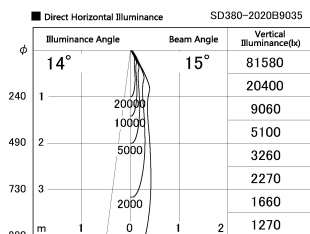

Item no. SD380-2020B9035

Series Name: High power compact tracklight (SD380)

Installation	Track Mount
Type	High power compact tracklight (SD380)
Fixture wattage	20W
Beam angle	15 deg
Color Temp.	3000K
CRI	Ra>90
Luminous	2269 lm
Body	Die-cast aluminum alloy
Body finish	Black
Trim finish	Black
Reflector finish	N/A
IP Rate	IP20
Light source	COB module
Input Voltage	AC220~240V
Dimming Type	Non-Dimmable
Certificate	CE,CCC
Cut Hole	N/A