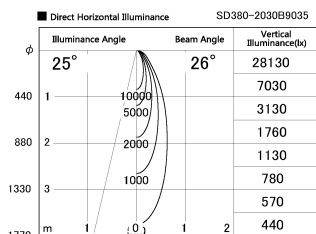

Item no. SD380-2030B9035

Series Name: High power compact tracklight (SD380)

Installation	Track Mount
Type	High power compact tracklight (SD380)
Fixture wattage	20W
Beam angle	26 deg
Color Temp.	3000K
CRI	Ra>90
Luminous	2322 lm
Body	Die-cast aluminum alloy
Body finish	Black
Trim finish	Black
Reflector finish	N/A
IP Rate	IP20
Light source	COB module
Input Voltage	AC220~240V
Dimming Type	Non-Dimmable
Certificate	CE,CCC
Cut Hole	N/A