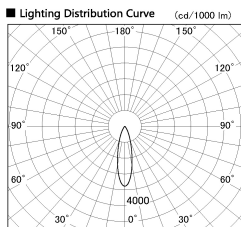

Item no. SD380-2030B9035

Series Name: High power compact tracklight (SD380)

Installation	Track Mount
Type	
Fixture wattage	20W
Beam angle	26 deg
Color Temp.	3000K
CRI	Ra>90
Luminous	2322 lm
Body	Die-castaluminumalloy
Body finish	Black
Trim finish	Black
Reflector finish	N/A
IP Rate	IP20
Light source	COB module
Input Voltage	AC220~240V
Dimming Type	Non-Dimmable
Certificate	CE,CCC
Cut Hole	N/A