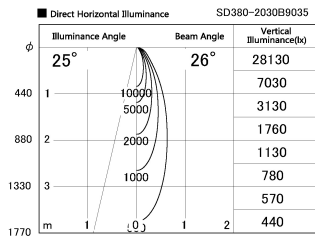

Item no. SD380-2030B9035

Series Name: High power compact tracklight (SD380)

Installation	Track Mount
Type	High power compact tracklight (SD380)
Fixture wattage	20W
Beam angle	26 deg
Color Temp.	3000K
CRI	Ra>90
Luminous	2322 lm
Body	Die-castaluminumalloy
Body finish	Black
Trim finish	Black
Reflector finish	N/A
IP Rate	IP20
Light source	COB module
Input Voltage	AC220~240V
Dimming Type	Non-Dimmable
Certificate	CE,CCC
Cut Hole	N/A