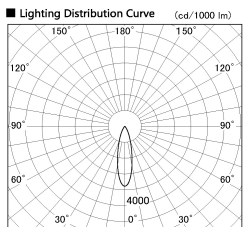

Item no. SD380-2030B9035

Series Name: High power compact tracklight (SD380)

Installation	Track Mount
Type	High power compact tracklight (SD380)
Fixture wattage	20W
Beam angle	26 deg
Color Temp.	3000K
CRI	Ra>90
Luminous	2322 lm
Body	Die-castaluminumalloy
Body finish	Black
Trim finish	Black
Reflector finish	N/A
IP Rate	IP20
Light source	COB module
Input Voltage	AC220~240V
Dimming Type	Non-Dimmable
Certificate	CE,CCC
Cut Hole	N/A