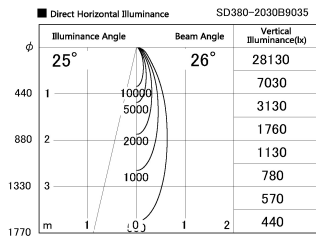

Item no. SD380-2030B9035

Series Name: High power compact tracklight (SD380)

Installation	Track Mount
Type	
Fixture wattage	20W
Beam angle	26 deg
Color Temp.	3000K
CRI	Ra>90
Luminous	2322 lm
Body	Die-castaluminumalloy
Body finish	Black
Trim finish	Black
Reflector finish	N/A
IP Rate	IP20
Light source	COB module
Input Voltage	AC220~240V
Dimming Type	Non-Dimmable
Certificate	CE,CCC
Cut Hole	N/A