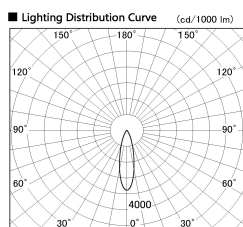

Item no. SD380-2030B9035

Series Name: High power compact tracklight (SD380)

Installation	Track Mount
Type	High power compact tracklight (SD380)
Fixture wattage	20W
Beam angle	26 deg
Color Temp.	3000K
CRI	Ra>90
Luminous	2322 lm
Body	Die-cast aluminum alloy
Body finish	Black
Trim finish	Black
Reflector finish	N/A
IP Rate	IP20
Light source	COB module
Input Voltage	AC220~240V
Dimming Type	Non-Dimmable
Certificate	CE,CCC
Cut Hole	N/A