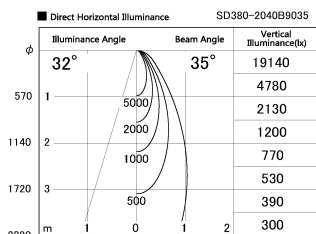

Item no. SD380-2040B9035

Series Name: High power compact tracklight (SD380)

Installation	Track Mount
Type	High power compact tracklight (SD380)
Fixture wattage	20W
Beam angle	35 deg
Color Temp.	3000K
CRI	Ra>90
Luminous	2295 lm
Body	Die-castaluminumalloy
Body finish	Black
Trim finish	Black
Reflector finish	N/A
IP Rate	IP20
Light source	COB module
Input Voltage	AC220~240V
Dimming Type	Non-Dimmable
Certificate	CE,CCC
Cut Hole	N/A