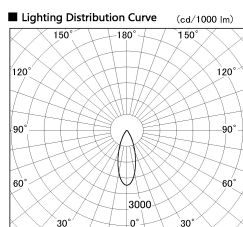

Item no. SD380-2040B9035

Series Name: High power compact tracklight (SD380)

Installation	Track Mount
Type	
Fixture wattage	20W
Beam angle	35 deg
Color Temp.	3000K
CRI	Ra>90
Luminous	2295 lm
Body	Die-castaluminumalloy
Body finish	Black
Trim finish	Black
Reflector finish	N/A
IP Rate	IP20
Light source	COB module
Input Voltage	AC220~240V
Dimming Type	Non-Dimmable
Certificate	CE,CCC
Cut Hole	N/A