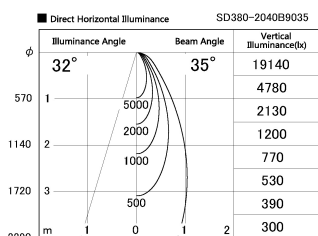

Item no. SD380-2040B9035

Series Name: High power compact tracklight (SD380)

Installation	Track Mount
Type	
Fixture wattage	20W
Beam angle	35 deg
Color Temp.	3000K
CRI	Ra>90
Luminous	2295 lm
Body	Die-castaluminumalloy
Body finish	Black
Trim finish	Black
Reflector finish	N/A
IP Rate	IP20
Light source	COB module
Input Voltage	AC220~240V
Dimming Type	Non-Dimmable
Certificate	CE,CCC
Cut Hole	N/A