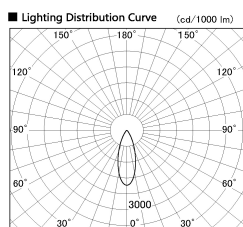

Item no. SD380-2040B9035

Series Name: High power compact tracklight (SD380)

Installation	Track Mount
Type	High power compact tracklight (SD380)
Fixture wattage	20W
Beam angle	35 deg
Color Temp.	3000K
CRI	Ra>90
Luminous	2295 lm
Body	Die-castaluminumalloy
Body finish	Black
Trim finish	Black
Reflector finish	N/A
IP Rate	IP20
Light source	COB module
Input Voltage	AC220~240V
Dimming Type	Non-Dimmable
Certificate	CE,CCC
Cut Hole	N/A