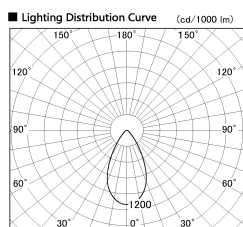

Item no. SD380-2060B9035

Series Name: High power compact tracklight (SD380)

Installation	Track Mount
Type	High power compact tracklight (SD380)
Fixture wattage	20W
Beam angle	54 deg
Color Temp.	3000K
CRI	Ra>90
Luminous	2316 lm
Body	Die-castaluminumalloy
Body finish	Black
Trim finish	Black
Reflector finish	N/A
IP Rate	IP20
Light source	COB module
Input Voltage	AC220~240V
Dimming Type	Non-Dimmable
Certificate	CE,CCC
Cut Hole	N/A