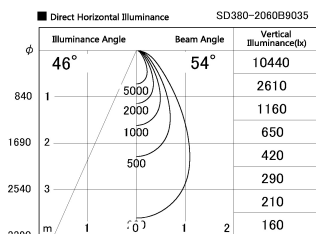

Item no. SD380-2060B9035

Series Name: High power compact tracklight (SD380)

Installation	Track Mount
Type	High power compact tracklight (SD380)
Fixture wattage	20W
Beam angle	54 deg
Color Temp.	3000K
CRI	Ra>90
Luminous	2316 lm
Body	Die-castaluminumalloy
Body finish	Black
Trim finish	Black
Reflector finish	N/A
IP Rate	IP20
Light source	COB module
Input Voltage	AC220~240V
Dimming Type	Non-Dimmable
Certificate	CE,CCC
Cut Hole	N/A