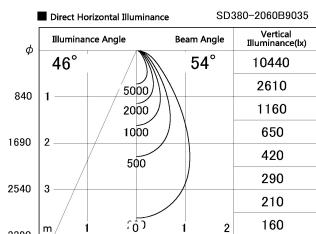

Item no. SD380-2060B9035

Series Name: High power compact tracklight (SD380)

Installation	Track Mount
Type	
Fixture wattage	20W
Beam angle	54 deg
Color Temp.	3000K
CRI	Ra>90
Luminous	2316 lm
Body	Die-cast aluminum alloy
Body finish	Black
Trim finish	Black
Reflector finish	N/A
IP Rate	IP20
Light source	COB module
Input Voltage	AC220~240V
Dimming Type	Non-Dimmable
Certificate	CE,CCC
Cut Hole	N/A