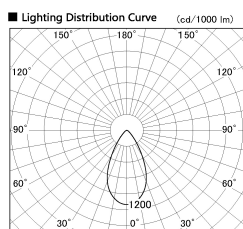

Item no. SD380-2060B9035

Series Name: High power compact tracklight (SD380)

Installation	Track Mount
Type	High power compact tracklight (SD380)
Fixture wattage	20W
Beam angle	54 deg
Color Temp.	3000K
CRI	Ra>90
Luminous	2316 lm
Body	Die-cast aluminum alloy
Body finish	Black
Trim finish	Black
Reflector finish	N/A
IP Rate	IP20
Light source	COB module
Input Voltage	AC220~240V
Dimming Type	Non-Dimmable
Certificate	CE,CCC
Cut Hole	N/A