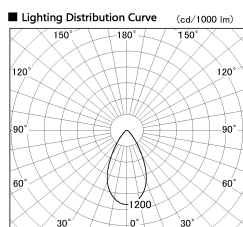

Item no. SD380-2060B9035

Series Name: High power compact tracklight (SD380)

Installation	Track Mount
Type	
Fixture wattage	20W
Beam angle	54 deg
Color Temp.	3000K
CRI	Ra>90
Luminous	2316 lm
Body	Die-cast aluminum alloy
Body finish	Black
Trim finish	Black
Reflector finish	N/A
IP Rate	IP20
Light source	COB module
Input Voltage	AC220~240V
Dimming Type	Non-Dimmable
Certificate	CE,CCC
Cut Hole	N/A