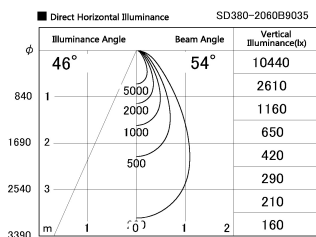

Item no. SD380-2060B9035

Series Name: High power compact tracklight (SD380)

Installation	Track Mount
Type	High power compact tracklight (SD380)
Fixture wattage	20W
Beam angle	54 deg
Color Temp.	3000K
CRI	Ra>90
Luminous	2316 lm
Body	Die-cast aluminum alloy
Body finish	Black
Trim finish	Black
Reflector finish	N/A
IP Rate	IP20
Light source	COB module
Input Voltage	AC220~240V
Dimming Type	Non-Dimmable
Certificate	CE,CCC
Cut Hole	N/A