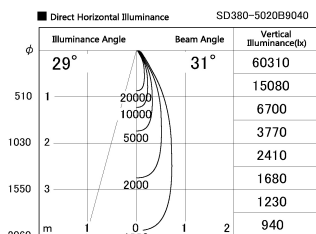

Item no. SD380-5020B9040

Series Name: High power compact tracklight (SD380)

Installation	Track Mount
Type	High power compact tracklight (SD380)
Fixture wattage	46.3W
Beam angle	31 deg
Color Temp.	4000K
CRI	Ra>90
Luminous	5336 lm
Body	Die-castaluminumalloy
Body finish	Black
Trim finish	Black
Reflector finish	N/A
IP Rate	IP20
Light source	COB module
Input Voltage	AC220~240V
Dimming Type	Non-Dimmable
Certificate	CE,CCC
Cut Hole	N/A