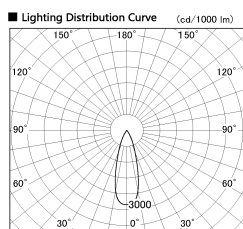

Item no. SD380-5020B9040

Series Name: High power compact tracklight (SD380)

Installation	Track Mount
Type	High power compact tracklight (SD380)
Fixture wattage	46.3W
Beam angle	31 deg
Color Temp.	4000K
CRI	Ra>90
Luminous	5336 lm
Body	Die-castaluminumalloy
Body finish	Black
Trim finish	Black
Reflector finish	N/A
IP Rate	IP20
Light source	COB module
Input Voltage	AC220~240V
Dimming Type	Non-Dimmable
Certificate	CE,CCC
Cut Hole	N/A