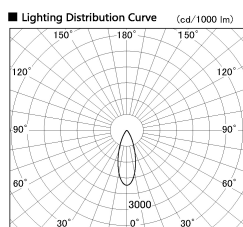

Item no. SD380-5030B9040

Series Name: High power compact tracklight (SD380)

Installation	Track Mount
Type	
Fixture wattage	46.3W
Beam angle	35 deg
Color Temp.	4000K
CRI	Ra>90
Luminous	5293 lm
Body	Die-castaluminumalloy
Body finish	Black
Trim finish	Black
Reflector finish	N/A
IP Rate	IP20
Light source	COB module
Input Voltage	AC220~240V
Dimming Type	Non-Dimmable
Certificate	CE,CCC
Cut Hole	N/A