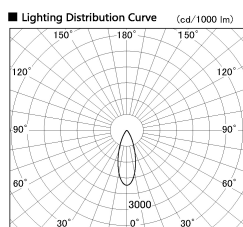

Item no. SD380-5030B9040

Series Name: High power compact tracklight (SD380)

Installation	Track Mount
Type	High power compact tracklight (SD380)
Fixture wattage	46.3W
Beam angle	35 deg
Color Temp.	4000K
CRI	Ra>90
Luminous	5293 lm
Body	Die-castaluminumalloy
Body finish	Black
Trim finish	Black
Reflector finish	N/A
IP Rate	IP20
Light source	COB module
Input Voltage	AC220~240V
Dimming Type	Non-Dimmable
Certificate	CE,CCC
Cut Hole	N/A