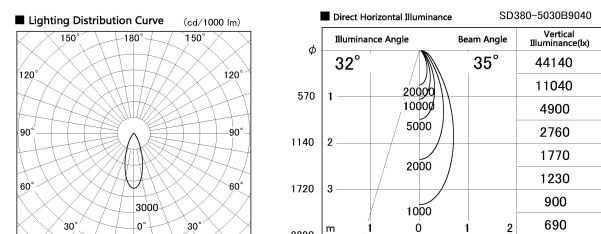

Item no. SD380-5030B9040

Series Name: High power compact tracklight (SD380)

Installation	Track Mount
Type	
Fixture wattage	46.3W
Beam angle	35 deg
Color Temp.	4000K
CRI	Ra>90
Luminous	5293 lm
Body	Die-castaluminumalloy
Body finish	Black
Trim finish	Black
Reflector finish	N/A
IP Rate	IP20
Light source	COB module
Input Voltage	AC220~240V
Dimming Type	Non-Dimmable
Certificate	CE,CCC
Cut Hole	N/A