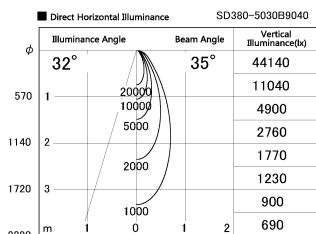

Item no. SD380-5030B9040

Series Name: High power compact tracklight (SD380)

Installation	Track Mount
Type	
Fixture wattage	46.3W
Beam angle	35 deg
Color Temp.	4000K
CRI	Ra>90
Luminous	5293 lm
Body	Die-castaluminumalloy
Body finish	Black
Trim finish	Black
Reflector finish	N/A
IP Rate	IP20
Light source	COB module
Input Voltage	AC220~240V
Dimming Type	Non-Dimmable
Certificate	CE,CCC
Cut Hole	N/A