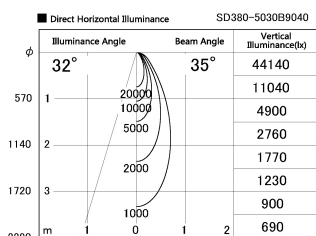

Item no. SD380-5030B9040

Series Name: High power compact tracklight (SD380)

Installation	Track Mount
Type	High power compact tracklight (SD380)
Fixture wattage	46.3W
Beam angle	35 deg
Color Temp.	4000K
CRI	Ra>90
Luminous	5293 lm
Body	Die-castaluminumalloy
Body finish	Black
Trim finish	Black
Reflector finish	N/A
IP Rate	IP20
Light source	COB module
Input Voltage	AC220~240V
Dimming Type	Non-Dimmable
Certificate	CE,CCC
Cut Hole	N/A