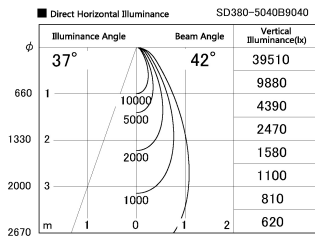

Item no. SD380-5040B9040

Series Name: High power compact tracklight (SD380)

Installation	Track Mount
Type	High power compact tracklight (SD380)
Fixture wattage	46.3W
Beam angle	42 deg
Color Temp.	4000K
CRI	Ra>90
Luminous	5958 lm
Body	Die-castaluminumalloy
Body finish	Black
Trim finish	Black
Reflector finish	N/A
IP Rate	IP20
Light source	COB module
Input Voltage	AC220~240V
Dimming Type	Non-Dimmable
Certificate	CE,CCC
Cut Hole	N/A