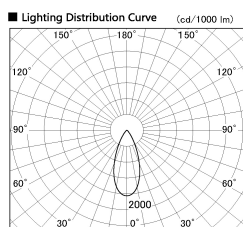

Item no. SD380-5040B9040

Series Name: High power compact tracklight (SD380)

Installation	Track Mount
Type	High power compact tracklight (SD380)
Fixture wattage	46.3W
Beam angle	42 deg
Color Temp.	4000K
CRI	Ra>90
Luminous	5958 lm
Body	Die-castaluminumalloy
Body finish	Black
Trim finish	Black
Reflector finish	N/A
IP Rate	IP20
Light source	COB module
Input Voltage	AC220~240V
Dimming Type	Non-Dimmable
Certificate	CE,CCC
Cut Hole	N/A