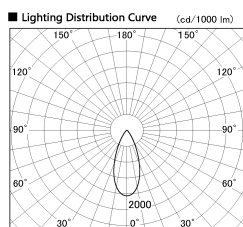

Item no. SD380-5040B9040

Series Name: High power compact tracklight (SD380)

Installation	Track Mount
Type	
Fixture wattage	46.3W
Beam angle	42 deg
Color Temp.	4000K
CRI	Ra>90
Luminous	5958 lm
Body	Die-castaluminumalloy
Body finish	Black
Trim finish	Black
Reflector finish	N/A
IP Rate	IP20
Light source	COB module
Input Voltage	AC220~240V
Dimming Type	Non-Dimmable
Certificate	CE,CCC
Cut Hole	N/A