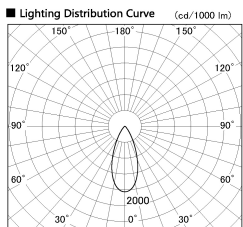

Item no. SD380-5040B9040

Series Name: High power compact tracklight (SD380)

Installation	Track Mount
Type	High power compact tracklight (SD380)
Fixture wattage	46.3W
Beam angle	42 deg
Color Temp.	4000K
CRI	Ra>90
Luminous	5958 lm
Body	Die-castaluminumalloy
Body finish	Black
Trim finish	Black
Reflector finish	N/A
IP Rate	IP20
Light source	COB module
Input Voltage	AC220~240V
Dimming Type	Non-Dimmable
Certificate	CE,CCC
Cut Hole	N/A