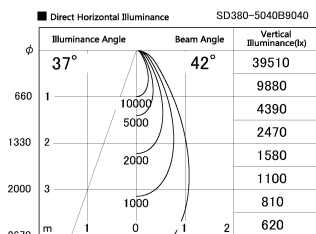

Item no. SD380-5040B9040

Series Name: High power compact tracklight (SD380)

Installation	Track Mount
Type	
Fixture wattage	46.3W
Beam angle	42 deg
Color Temp.	4000K
CRI	Ra>90
Luminous	5958 lm
Body	Die-castaluminumalloy
Body finish	Black
Trim finish	Black
Reflector finish	N/A
IP Rate	IP20
Light source	COB module
Input Voltage	AC220~240V
Dimming Type	Non-Dimmable
Certificate	CE,CCC
Cut Hole	N/A