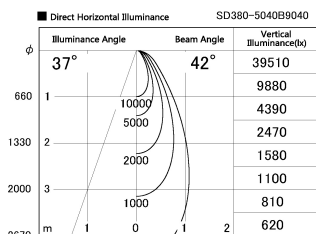

Item no. SD380-5040B9040

Series Name: High power compact tracklight (SD380)

Installation	Track Mount
Type	High power compact tracklight (SD380)
Fixture wattage	46.3W
Beam angle	42 deg
Color Temp.	4000K
CRI	Ra>90
Luminous	5958 lm
Body	Die-castaluminumalloy
Body finish	Black
Trim finish	Black
Reflector finish	N/A
IP Rate	IP20
Light source	COB module
Input Voltage	AC220~240V
Dimming Type	Non-Dimmable
Certificate	CE,CCC
Cut Hole	N/A