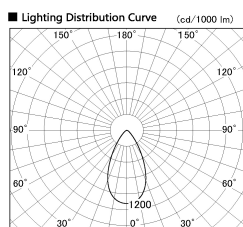

Item no. SD380-5060B9040

Series Name: High power compact tracklight (SD380)

Installation	Track Mount
Type	
Fixture wattage	46.3W
Beam angle	53 deg
Color Temp.	4000K
CRI	Ra>90
Luminous	6129 lm
Body	Die-castaluminumalloy
Body finish	Black
Trim finish	Black
Reflector finish	N/A
IP Rate	IP20
Light source	COB module
Input Voltage	AC220~240V
Dimming Type	Non-Dimmable
Certificate	CE,CCC
Cut Hole	N/A