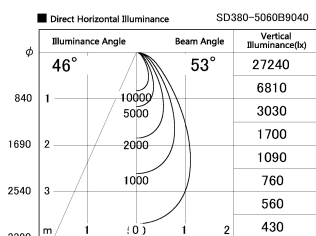

Item no. SD380-5060B9040

Series Name: High power compact tracklight (SD380)

Installation	Track Mount
Type	
Fixture wattage	46.3W
Beam angle	53 deg
Color Temp.	4000K
CRI	Ra>90
Luminous	6129 lm
Body	Die-castaluminumalloy
Body finish	Black
Trim finish	Black
Reflector finish	N/A
IP Rate	IP20
Light source	COB module
Input Voltage	AC220~240V
Dimming Type	Non-Dimmable
Certificate	CE,CCC
Cut Hole	N/A