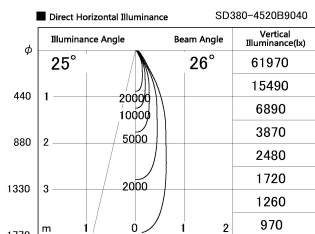

Item no. SD380-4520B9040

Series Name: High power compact tracklight (SD380)

Installation	Track Mount
Type	High power compact tracklight (SD380)
Fixture wattage	41W
Beam angle	26 deg
Color Temp.	4000K
CRI	Ra>90
Luminous	4370 lm
Body	Die-castaluminumalloy
Body finish	Black
Trim finish	Black
Reflector finish	N/A
IP Rate	IP20
Light source	COB module
Input Voltage	AC220~240V
Dimming Type	Non-Dimmable
Certificate	CE,CCC
Cut Hole	N/A