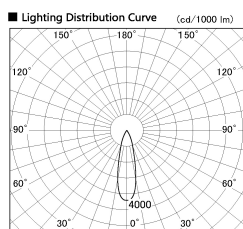

Item no. SD380-4520B9040

Series Name: High power compact tracklight (SD380)

Installation	Track Mount
Type	High power compact tracklight (SD380)
Fixture wattage	41W
Beam angle	26 deg
Color Temp.	4000K
CRI	Ra>90
Luminous	4370 lm
Body	Die-castaluminumalloy
Body finish	Black
Trim finish	Black
Reflector finish	N/A
IP Rate	IP20
Light source	COB module
Input Voltage	AC220~240V
Dimming Type	Non-Dimmable
Certificate	CE,CCC
Cut Hole	N/A