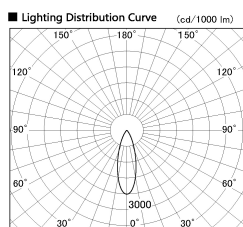

Item no. SD380-4530B9040

Series Name: High power compact tracklight (SD380)

Installation	Track Mount
Type	High power compact tracklight (SD380)
Fixture wattage	41W
Beam angle	31 deg
Color Temp.	4000K
CRI	Ra>90
Luminous	4351 lm
Body	Die-castaluminumalloy
Body finish	Black
Trim finish	Black
Reflector finish	N/A
IP Rate	IP20
Light source	COB module
Input Voltage	AC220~240V
Dimming Type	Non-Dimmable
Certificate	CE,CCC
Cut Hole	N/A