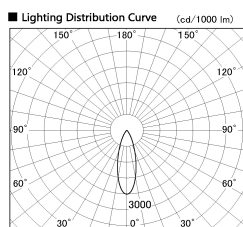

Item no. SD380-4530B9040

Series Name: High power compact tracklight (SD380)

Installation	Track Mount
Type	
Fixture wattage	41W
Beam angle	31 deg
Color Temp.	4000K
CRI	Ra>90
Luminous	4351 lm
Body	Die-castaluminumalloy
Body finish	Black
Trim finish	Black
Reflector finish	N/A
IP Rate	IP20
Light source	COB module
Input Voltage	AC220~240V
Dimming Type	Non-Dimmable
Certificate	CE,CCC
Cut Hole	N/A