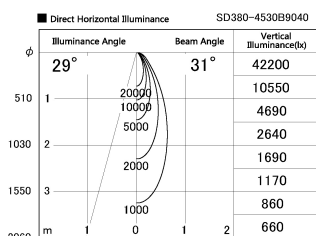

Item no. SD380-4530B9040

Series Name: High power compact tracklight (SD380)

Installation	Track Mount
Type	
Fixture wattage	41W
Beam angle	31 deg
Color Temp.	4000K
CRI	Ra>90
Luminous	4351 lm
Body	Die-castaluminumalloy
Body finish	Black
Trim finish	Black
Reflector finish	N/A
IP Rate	IP20
Light source	COB module
Input Voltage	AC220~240V
Dimming Type	Non-Dimmable
Certificate	CE,CCC
Cut Hole	N/A