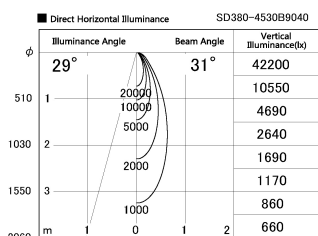

Item no. SD380-4530B9040

Series Name: High power compact tracklight (SD380)

Installation	Track Mount
Type	High power compact tracklight (SD380)
Fixture wattage	41W
Beam angle	31 deg
Color Temp.	4000K
CRI	Ra>90
Luminous	4351 lm
Body	Die-castaluminumalloy
Body finish	Black
Trim finish	Black
Reflector finish	N/A
IP Rate	IP20
Light source	COB module
Input Voltage	AC220~240V
Dimming Type	Non-Dimmable
Certificate	CE,CCC
Cut Hole	N/A