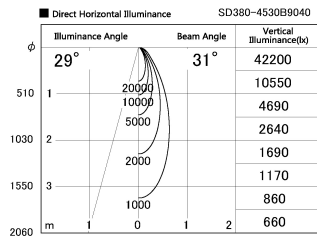

Item no. SD380-4530B9040

Series Name: High power compact tracklight (SD380)

Installation	Track Mount
Type	High power compact tracklight (SD380)
Fixture wattage	41W
Beam angle	31 deg
Color Temp.	4000K
CRI	Ra>90
Luminous	4351 lm
Body	Die-castaluminumalloy
Body finish	Black
Trim finish	Black
Reflector finish	N/A
IP Rate	IP20
Light source	COB module
Input Voltage	AC220~240V
Dimming Type	Non-Dimmable
Certificate	CE,CCC
Cut Hole	N/A