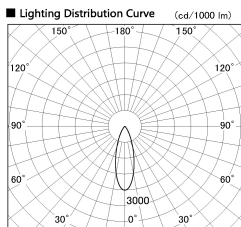

Item no. SD380-4530B9040

Series Name: High power compact tracklight (SD380)

Installation	Track Mount
Type	High power compact tracklight (SD380)
Fixture wattage	41W
Beam angle	31 deg
Color Temp.	4000K
CRI	Ra>90
Luminous	4351 lm
Body	Die-castaluminumalloy
Body finish	Black
Trim finish	Black
Reflector finish	N/A
IP Rate	IP20
Light source	COB module
Input Voltage	AC220~240V
Dimming Type	Non-Dimmable
Certificate	CE,CCC
Cut Hole	N/A