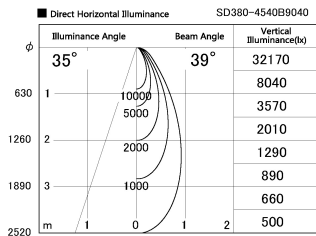

Item no. SD380-4540B9040

Series Name: High power compact tracklight (SD380)

Installation	Track Mount
Type	High power compact tracklight (SD380)
Fixture wattage	41W
Beam angle	39 deg
Color Temp.	4000K
CRI	Ra>90
Luminous	4343 lm
Body	Die-castaluminumalloy
Body finish	Black
Trim finish	Black
Reflector finish	N/A
IP Rate	IP20
Light source	COB module
Input Voltage	AC220~240V
Dimming Type	Non-Dimmable
Certificate	CE,CCC
Cut Hole	N/A