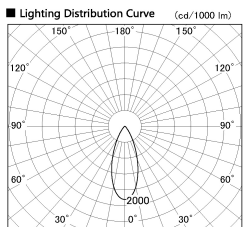

Item no. SD380-4540B9040

Series Name: High power compact tracklight (SD380)

Installation	Track Mount
Type	High power compact tracklight (SD380)
Fixture wattage	41W
Beam angle	39 deg
Color Temp.	4000K
CRI	Ra>90
Luminous	4343 lm
Body	Die-castaluminumalloy
Body finish	Black
Trim finish	Black
Reflector finish	N/A
IP Rate	IP20
Light source	COB module
Input Voltage	AC220~240V
Dimming Type	Non-Dimmable
Certificate	CE,CCC
Cut Hole	N/A