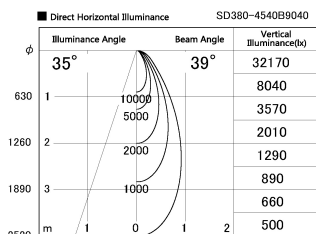

Item no. SD380-4540B9040

Series Name: High power compact tracklight (SD380)

Installation	Track Mount
Type	High power compact tracklight (SD380)
Fixture wattage	41W
Beam angle	39 deg
Color Temp.	4000K
CRI	Ra>90
Luminous	4343 lm
Body	Die-castaluminumalloy
Body finish	Black
Trim finish	Black
Reflector finish	N/A
IP Rate	IP20
Light source	COB module
Input Voltage	AC220~240V
Dimming Type	Non-Dimmable
Certificate	CE,CCC
Cut Hole	N/A