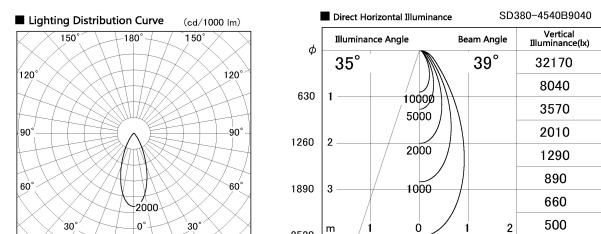

Item no. SD380-4540B9040

Series Name: High power compact tracklight (SD380)

Installation	Track Mount
Type	
Fixture wattage	41W
Beam angle	39 deg
Color Temp.	4000K
CRI	Ra>90
Luminous	4343 lm
Body	Die-castaluminumalloy
Body finish	Black
Trim finish	Black
Reflector finish	N/A
IP Rate	IP20
Light source	COB module
Input Voltage	AC220~240V
Dimming Type	Non-Dimmable
Certificate	CE,CCC
Cut Hole	N/A