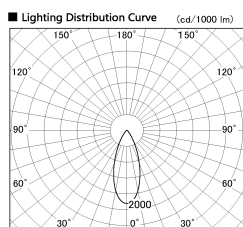

Item no. SD380-4540B9040

Series Name: High power compact tracklight (SD380)

Installation	Track Mount
Type	High power compact tracklight (SD380)
Fixture wattage	41W
Beam angle	39 deg
Color Temp.	4000K
CRI	Ra>90
Luminous	4343 lm
Body	Die-castaluminumalloy
Body finish	Black
Trim finish	Black
Reflector finish	N/A
IP Rate	IP20
Light source	COB module
Input Voltage	AC220~240V
Dimming Type	Non-Dimmable
Certificate	CE,CCC
Cut Hole	N/A