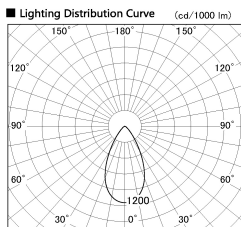

Item no. SD380-4560B9040

Series Name: High power compact tracklight (SD380)

Installation	Track Mount
Type	High power compact tracklight (SD380)
Fixture wattage	41W
Beam angle	53 deg
Color Temp.	4000K
CRI	Ra>90
Luminous	4798 lm
Body	Die-castaluminumalloy
Body finish	Black
Trim finish	Black
Reflector finish	N/A
IP Rate	IP20
Light source	COB module
Input Voltage	AC220~240V
Dimming Type	Non-Dimmable
Certificate	CE,CCC
Cut Hole	N/A