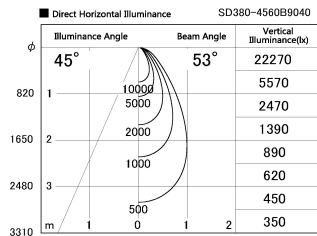

Item no. SD380-4560B9040

Series Name: High power compact tracklight (SD380)

Installation	Track Mount
Type	High power compact tracklight (SD380)
Fixture wattage	41W
Beam angle	53 deg
Color Temp.	4000K
CRI	Ra>90
Luminous	4798 lm
Body	Die-castaluminumalloy
Body finish	Black
Trim finish	Black
Reflector finish	N/A
IP Rate	IP20
Light source	COB module
Input Voltage	AC220~240V
Dimming Type	Non-Dimmable
Certificate	CE,CCC
Cut Hole	N/A