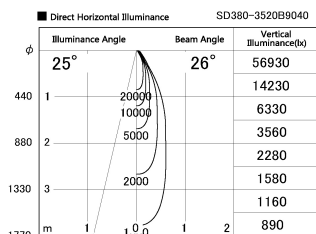

Item no. SD380-3520B9040

Series Name: High power compact tracklight (SD380)

Installation	Track Mount
Type	
Fixture wattage	36W
Beam angle	26 deg
Color Temp.	4000K
CRI	Ra>90
Luminous	4015 lm
Body	Die-castaluminumalloy
Body finish	Black
Trim finish	Black
Reflector finish	N/A
IP Rate	IP20
Light source	COB module
Input Voltage	AC220~240V
Dimming Type	Non-Dimmable
Certificate	CE,CCC
Cut Hole	N/A