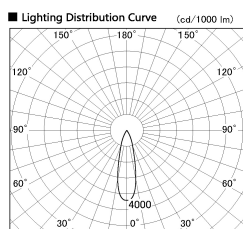

Item no. SD380-3520B9040

Series Name: High power compact tracklight (SD380)

Installation	Track Mount
Type	
Fixture wattage	36W
Beam angle	26 deg
Color Temp.	4000K
CRI	Ra>90
Luminous	4015 lm
Body	Die-castaluminumalloy
Body finish	Black
Trim finish	Black
Reflector finish	N/A
IP Rate	IP20
Light source	COB module
Input Voltage	AC220~240V
Dimming Type	Non-Dimmable
Certificate	CE,CCC
Cut Hole	N/A