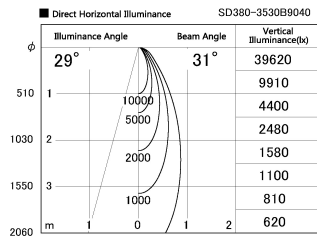

Item no. SD380-3530B9040

Series Name: High power compact tracklight (SD380)

Installation	Track Mount
Type	
Fixture wattage	36W
Beam angle	31 deg
Color Temp.	4000K
CRI	Ra>90
Luminous	4085 lm
Body	Die-cast aluminum alloy
Body finish	Black
Trim finish	Black
Reflector finish	N/A
IP Rate	IP20
Light source	COB module
Input Voltage	AC220~240V
Dimming Type	Non-Dimmable
Certificate	CE,CCC
Cut Hole	N/A