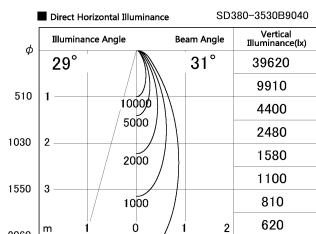

Item no. SD380-3530B9040

Series Name: High power compact tracklight (SD380)

Installation	Track Mount
Type	High power compact tracklight (SD380)
Fixture wattage	36W
Beam angle	31 deg
Color Temp.	4000K
CRI	Ra>90
Luminous	4085 lm
Body	Die-castaluminumalloy
Body finish	Black
Trim finish	Black
Reflector finish	N/A
IP Rate	IP20
Light source	COB module
Input Voltage	AC220~240V
Dimming Type	Non-Dimmable
Certificate	CE,CCC
Cut Hole	N/A