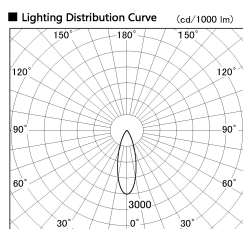

Item no. SD380-3530B9040

Series Name: High power compact tracklight (SD380)

Installation	Track Mount
Type	High power compact tracklight (SD380)
Fixture wattage	36W
Beam angle	31 deg
Color Temp.	4000K
CRI	Ra>90
Luminous	4085 lm
Body	Die-castaluminumalloy
Body finish	Black
Trim finish	Black
Reflector finish	N/A
IP Rate	IP20
Light source	COB module
Input Voltage	AC220~240V
Dimming Type	Non-Dimmable
Certificate	CE,CCC
Cut Hole	N/A