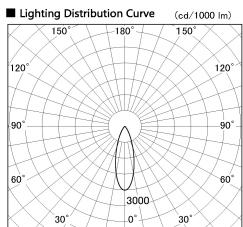

Item no. SD380-3530B9040

Series Name: High power compact tracklight (SD380)

Installation	Track Mount
Type	
Fixture wattage	36W
Beam angle	31 deg
Color Temp.	4000K
CRI	Ra>90
Luminous	4085 lm
Body	Die-cast aluminum alloy
Body finish	Black
Trim finish	Black
Reflector finish	N/A
IP Rate	IP20
Light source	COB module
Input Voltage	AC220~240V
Dimming Type	Non-Dimmable
Certificate	CE,CCC
Cut Hole	N/A