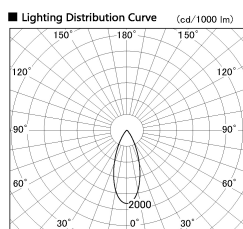

Item no. SD380-3540B9040

Series Name: High power compact tracklight (SD380)

Installation	Track Mount
Type	High power compact tracklight (SD380)
Fixture wattage	36W
Beam angle	39 deg
Color Temp.	4000K
CRI	Ra>90
Luminous	4072 lm
Body	Die-cast aluminum alloy
Body finish	Black
Trim finish	Black
Reflector finish	N/A
IP Rate	IP20
Light source	COB module
Input Voltage	AC220~240V
Dimming Type	Non-Dimmable
Certificate	CE,CCC
Cut Hole	N/A