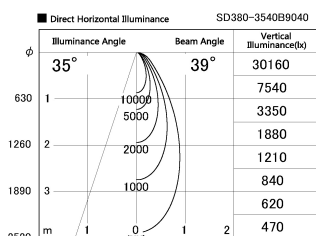

Item no. SD380-3540B9040

Series Name: High power compact tracklight (SD380)

Installation	Track Mount
Type	
Fixture wattage	36W
Beam angle	39 deg
Color Temp.	4000K
CRI	Ra>90
Luminous	4072 lm
Body	Die-castaluminumalloy
Body finish	Black
Trim finish	Black
Reflector finish	N/A
IP Rate	IP20
Light source	COB module
Input Voltage	AC220~240V
Dimming Type	Non-Dimmable
Certificate	CE,CCC
Cut Hole	N/A