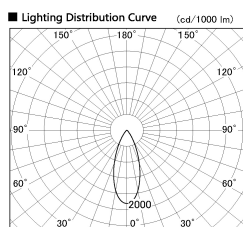

Item no. SD380-3540B9040

Series Name: High power compact tracklight (SD380)

Installation	Track Mount
Type	
Fixture wattage	36W
Beam angle	39 deg
Color Temp.	4000K
CRI	Ra>90
Luminous	4072 lm
Body	Die-castaluminumalloy
Body finish	Black
Trim finish	Black
Reflector finish	N/A
IP Rate	IP20
Light source	COB module
Input Voltage	AC220~240V
Dimming Type	Non-Dimmable
Certificate	CE,CCC
Cut Hole	N/A