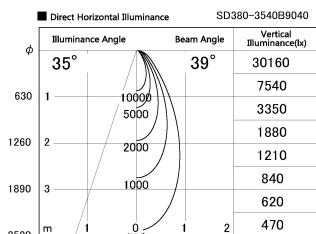

Item no. SD380-3540B9040

Series Name: High power compact tracklight (SD380)

Installation	Track Mount
Type	High power compact tracklight (SD380)
Fixture wattage	36W
Beam angle	39 deg
Color Temp.	4000K
CRI	Ra>90
Luminous	4072 lm
Body	Die-cast aluminum alloy
Body finish	Black
Trim finish	Black
Reflector finish	N/A
IP Rate	IP20
Light source	COB module
Input Voltage	AC220~240V
Dimming Type	Non-Dimmable
Certificate	CE,CCC
Cut Hole	N/A