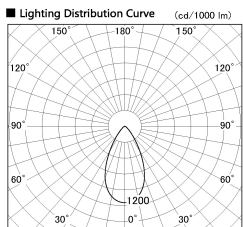

Item no. SD380-3560B9040

Series Name: High power compact tracklight (SD380)

Installation	Track Mount
Type	High power compact tracklight (SD380)
Fixture wattage	36W
Beam angle	53 deg
Color Temp.	4000K
CRI	Ra>90
Luminous	4211 lm
Body	Die-cast aluminum alloy
Body finish	Black
Trim finish	Black
Reflector finish	N/A
IP Rate	IP20
Light source	COB module
Input Voltage	AC220~240V
Dimming Type	Non-Dimmable
Certificate	CE,CCC
Cut Hole	N/A