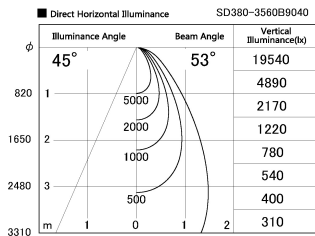

Item no. SD380-3560B9040

Series Name: High power compact tracklight (SD380)

Installation	Track Mount
Type	High power compact tracklight (SD380)
Fixture wattage	36W
Beam angle	53 deg
Color Temp.	4000K
CRI	Ra>90
Luminous	4211 lm
Body	Die-cast aluminum alloy
Body finish	Black
Trim finish	Black
Reflector finish	N/A
IP Rate	IP20
Light source	COB module
Input Voltage	AC220~240V
Dimming Type	Non-Dimmable
Certificate	CE,CCC
Cut Hole	N/A