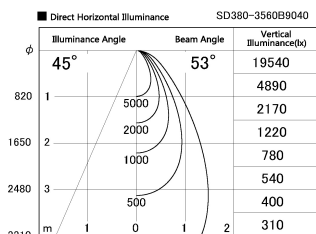

Item no. SD380-3560B9040

Series Name: High power compact tracklight (SD380)

Installation	Track Mount
Type	High power compact tracklight (SD380)
Fixture wattage	36W
Beam angle	53 deg
Color Temp.	4000K
CRI	Ra>90
Luminous	4211 lm
Body	Die-cast aluminum alloy
Body finish	Black
Trim finish	Black
Reflector finish	N/A
IP Rate	IP20
Light source	COB module
Input Voltage	AC220~240V
Dimming Type	Non-Dimmable
Certificate	CE,CCC
Cut Hole	N/A