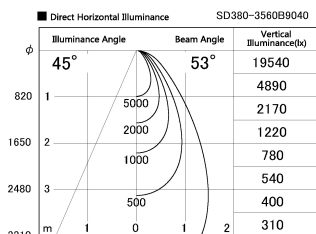

Item no. SD380-3560B9040

Series Name: High power compact tracklight (SD380)

Installation	Track Mount
Type	
Fixture wattage	36W
Beam angle	53 deg
Color Temp.	4000K
CRI	Ra>90
Luminous	4211 lm
Body	Die-castaluminumalloy
Body finish	Black
Trim finish	Black
Reflector finish	N/A
IP Rate	IP20
Light source	COB module
Input Voltage	AC220~240V
Dimming Type	Non-Dimmable
Certificate	CE,CCC
Cut Hole	N/A