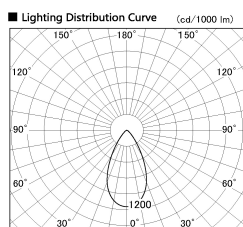

Item no. SD380-3560B9040

Series Name: High power compact tracklight (SD380)

Installation	Track Mount
Type	
Fixture wattage	36W
Beam angle	53 deg
Color Temp.	4000K
CRI	Ra>90
Luminous	4211 lm
Body	Die-castaluminumalloy
Body finish	Black
Trim finish	Black
Reflector finish	N/A
IP Rate	IP20
Light source	COB module
Input Voltage	AC220~240V
Dimming Type	Non-Dimmable
Certificate	CE,CCC
Cut Hole	N/A