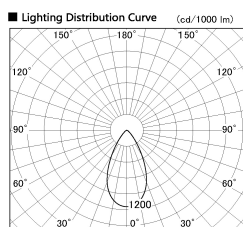

Item no. SD380-3560B9040

Series Name: High power compact tracklight (SD380)

Installation	Track Mount
Type	High power compact tracklight (SD380)
Fixture wattage	36W
Beam angle	53 deg
Color Temp.	4000K
CRI	Ra>90
Luminous	4211 lm
Body	Die-cast aluminum alloy
Body finish	Black
Trim finish	Black
Reflector finish	N/A
IP Rate	IP20
Light source	COB module
Input Voltage	AC220~240V
Dimming Type	Non-Dimmable
Certificate	CE,CCC
Cut Hole	N/A