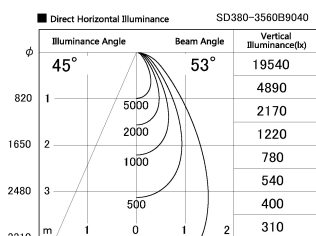

Item no. SD380-3560B9040

Series Name: High power compact tracklight (SD380)

Installation	Track Mount
Type	
Fixture wattage	36W
Beam angle	53 deg
Color Temp.	4000K
CRI	Ra>90
Luminous	4211 lm
Body	Die-castaluminumalloy
Body finish	Black
Trim finish	Black
Reflector finish	N/A
IP Rate	IP20
Light source	COB module
Input Voltage	AC220~240V
Dimming Type	Non-Dimmable
Certificate	CE,CCC
Cut Hole	N/A