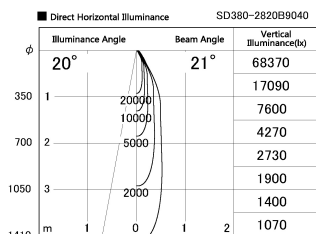

Item no. SD380-2820B9040

Series Name: High power compact tracklight (SD380)

Installation	Track Mount
Type	High power compact tracklight (SD380)
Fixture wattage	28W
Beam angle	21 deg
Color Temp.	4000K
CRI	Ra>90
Luminous	3291 lm
Body	Die-cast aluminum alloy
Body finish	Black
Trim finish	Black
Reflector finish	N/A
IP Rate	IP20
Light source	COB module
Input Voltage	AC220~240V
Dimming Type	Non-Dimmable
Certificate	CE,CCC
Cut Hole	N/A