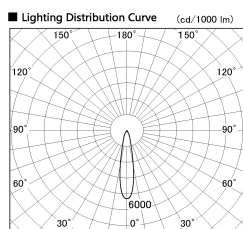

Item no. SD380-2820B9040

Series Name: High power compact tracklight (SD380)

|                  |                         |
|------------------|-------------------------|
| Installation     | Track Mount             |
| Type             |                         |
| Fixture wattage  | 28W                     |
| Beam angle       | 21 deg                  |
| Color Temp.      | 4000K                   |
| CRI              | Ra>90                   |
| Luminous         | 3291 lm                 |
| Body             | Die-cast aluminum alloy |
| Body finish      | Black                   |
| Trim finish      | Black                   |
| Reflector finish | N/A                     |
| IP Rate          | IP20                    |
| Light source     | COB module              |
| Input Voltage    | AC220~240V              |
| Dimming Type     | Non-Dimmable            |
| Certificate      | CE,CCC                  |
| Cut Hole         | N/A                     |