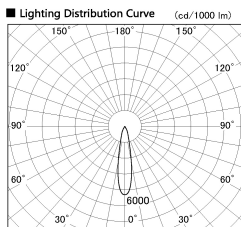

Item no. SD380-2820B9040

Series Name: High power compact tracklight (SD380)

Installation	Track Mount
Type	High power compact tracklight (SD380)
Fixture wattage	28W
Beam angle	21 deg
Color Temp.	4000K
CRI	Ra>90
Luminous	3291 lm
Body	Die-castaluminumalloy
Body finish	Black
Trim finish	Black
Reflector finish	N/A
IP Rate	IP20
Light source	COB module
Input Voltage	AC220~240V
Dimming Type	Non-Dimmable
Certificate	CE,CCC
Cut Hole	N/A