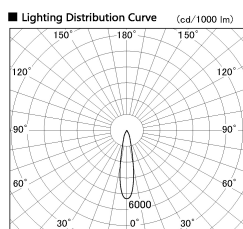

Item no. SD380-2820B9040

Series Name: High power compact tracklight (SD380)

Installation	Track Mount
Type	High power compact tracklight (SD380)
Fixture wattage	28W
Beam angle	21 deg
Color Temp.	4000K
CRI	Ra>90
Luminous	3291 lm
Body	Die-cast aluminum alloy
Body finish	Black
Trim finish	Black
Reflector finish	N/A
IP Rate	IP20
Light source	COB module
Input Voltage	AC220~240V
Dimming Type	Non-Dimmable
Certificate	CE,CCC
Cut Hole	N/A