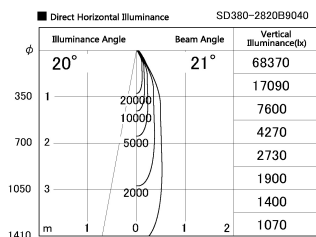

Item no. SD380-2820B9040

Series Name: High power compact tracklight (SD380)

|                  |                         |
|------------------|-------------------------|
| Installation     | Track Mount             |
| Type             |                         |
| Fixture wattage  | 28W                     |
| Beam angle       | 21 deg                  |
| Color Temp.      | 4000K                   |
| CRI              | Ra>90                   |
| Luminous         | 3291 lm                 |
| Body             | Die-cast aluminum alloy |
| Body finish      | Black                   |
| Trim finish      | Black                   |
| Reflector finish | N/A                     |
| IP Rate          | IP20                    |
| Light source     | COB module              |
| Input Voltage    | AC220~240V              |
| Dimming Type     | Non-Dimmable            |
| Certificate      | CE,CCC                  |
| Cut Hole         | N/A                     |