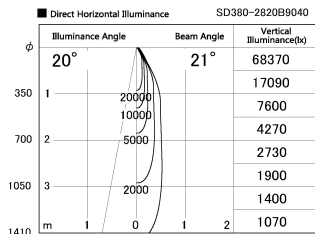

Item no. SD380-2820B9040

Series Name: High power compact tracklight (SD380)

Installation	Track Mount
Type	High power compact tracklight (SD380)
Fixture wattage	28W
Beam angle	21 deg
Color Temp.	4000K
CRI	Ra>90
Luminous	3291 lm
Body	Die-castaluminumalloy
Body finish	Black
Trim finish	Black
Reflector finish	N/A
IP Rate	IP20
Light source	COB module
Input Voltage	AC220~240V
Dimming Type	Non-Dimmable
Certificate	CE,CCC
Cut Hole	N/A