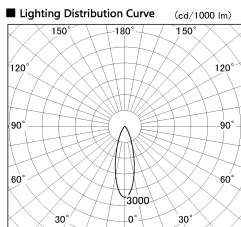

Item no. SD380-2830B9040

Series Name: High power compact tracklight (SD380)

Installation	Track Mount
Type	
Fixture wattage	28W
Beam angle	29 deg
Color Temp.	4000K
CRI	Ra>90
Luminous	3347 lm
Body	Die-castaluminumalloy
Body finish	Black
Trim finish	Black
Reflector finish	N/A
IP Rate	IP20
Light source	COB module
Input Voltage	AC220~240V
Dimming Type	Non-Dimmable
Certificate	CE,CCC
Cut Hole	N/A