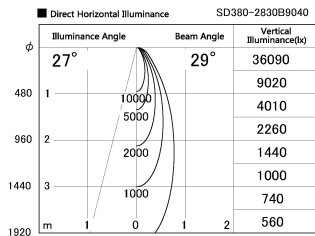

Item no. SD380-2830B9040

Series Name: High power compact tracklight (SD380)

Installation	Track Mount
Type	
Fixture wattage	28W
Beam angle	29 deg
Color Temp.	4000K
CRI	Ra>90
Luminous	3347 lm
Body	Die-castaluminumalloy
Body finish	Black
Trim finish	Black
Reflector finish	N/A
IP Rate	IP20
Light source	COB module
Input Voltage	AC220~240V
Dimming Type	Non-Dimmable
Certificate	CE,CCC
Cut Hole	N/A