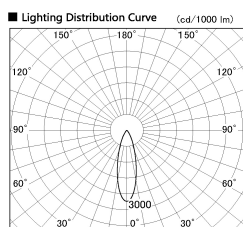

Item no. SD380-2830B9040

Series Name: High power compact tracklight (SD380)

Installation	Track Mount
Type	High power compact tracklight (SD380)
Fixture wattage	28W
Beam angle	29 deg
Color Temp.	4000K
CRI	Ra>90
Luminous	3347 lm
Body	Die-cast aluminum alloy
Body finish	Black
Trim finish	Black
Reflector finish	N/A
IP Rate	IP20
Light source	COB module
Input Voltage	AC220~240V
Dimming Type	Non-Dimmable
Certificate	CE,CCC
Cut Hole	N/A