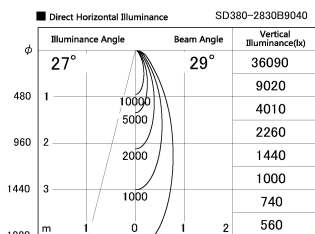

Item no. SD380-2830B9040

Series Name: High power compact tracklight (SD380)

Installation	Track Mount
Type	High power compact tracklight (SD380)
Fixture wattage	28W
Beam angle	29 deg
Color Temp.	4000K
CRI	Ra>90
Luminous	3347 lm
Body	Die-cast aluminum alloy
Body finish	Black
Trim finish	Black
Reflector finish	N/A
IP Rate	IP20
Light source	COB module
Input Voltage	AC220~240V
Dimming Type	Non-Dimmable
Certificate	CE,CCC
Cut Hole	N/A