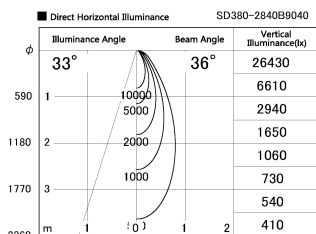

Item no. SD380-2840B9040

Series Name: High power compact tracklight (SD380)

Installation	Track Mount
Type	High power compact tracklight (SD380)
Fixture wattage	28W
Beam angle	36 deg
Color Temp.	4000K
CRI	Ra>90
Luminous	3337 lm
Body	Die-cast aluminum alloy
Body finish	Black
Trim finish	Black
Reflector finish	N/A
IP Rate	IP20
Light source	COB module
Input Voltage	AC220~240V
Dimming Type	Non-Dimmable
Certificate	CE,CCC
Cut Hole	N/A