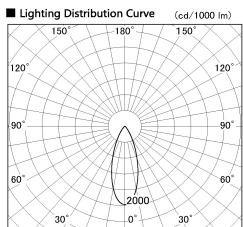

Item no. SD380-2840B9040

Series Name: High power compact tracklight (SD380)

Installation	Track Mount
Type	
Fixture wattage	28W
Beam angle	36 deg
Color Temp.	4000K
CRI	Ra>90
Luminous	3337 lm
Body	Die-castaluminumalloy
Body finish	Black
Trim finish	Black
Reflector finish	N/A
IP Rate	IP20
Light source	COB module
Input Voltage	AC220~240V
Dimming Type	Non-Dimmable
Certificate	CE,CCC
Cut Hole	N/A