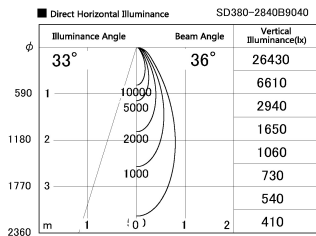

Item no. SD380-2840B9040

Series Name: High power compact tracklight (SD380)

Installation	Track Mount
Type	
Fixture wattage	28W
Beam angle	36 deg
Color Temp.	4000K
CRI	Ra>90
Luminous	3337 lm
Body	Die-castaluminumalloy
Body finish	Black
Trim finish	Black
Reflector finish	N/A
IP Rate	IP20
Light source	COB module
Input Voltage	AC220~240V
Dimming Type	Non-Dimmable
Certificate	CE,CCC
Cut Hole	N/A