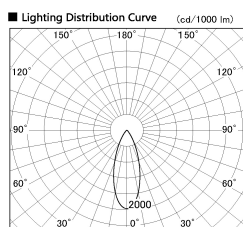

Item no. SD380-2840B9040

Series Name: High power compact tracklight (SD380)

Installation	Track Mount
Type	High power compact tracklight (SD380)
Fixture wattage	28W
Beam angle	36 deg
Color Temp.	4000K
CRI	Ra>90
Luminous	3337 lm
Body	Die-cast aluminum alloy
Body finish	Black
Trim finish	Black
Reflector finish	N/A
IP Rate	IP20
Light source	COB module
Input Voltage	AC220~240V
Dimming Type	Non-Dimmable
Certificate	CE,CCC
Cut Hole	N/A