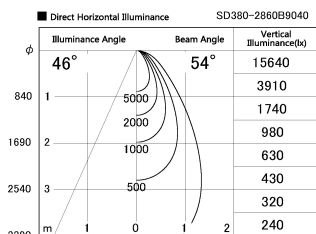

Item no. SD380-2860B9040

Series Name: High power compact tracklight (SD380)

Installation	Track Mount
Type	
Fixture wattage	28W
Beam angle	54 deg
Color Temp.	4000K
CRI	Ra>90
Luminous	3451 lm
Body	Die-castaluminumalloy
Body finish	Black
Trim finish	Black
Reflector finish	N/A
IP Rate	IP20
Light source	COB module
Input Voltage	AC220~240V
Dimming Type	Non-Dimmable
Certificate	CE,CCC
Cut Hole	N/A