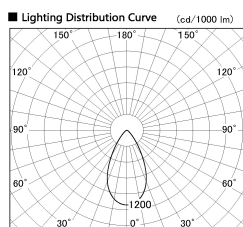

Item no. SD380-2860B9040

Series Name: High power compact tracklight (SD380)

Installation	Track Mount
Type	
Fixture wattage	28W
Beam angle	54 deg
Color Temp.	4000K
CRI	Ra>90
Luminous	3451 lm
Body	Die-castaluminumalloy
Body finish	Black
Trim finish	Black
Reflector finish	N/A
IP Rate	IP20
Light source	COB module
Input Voltage	AC220~240V
Dimming Type	Non-Dimmable
Certificate	CE,CCC
Cut Hole	N/A