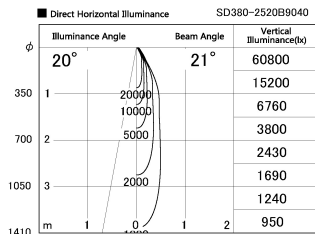

Item no. SD380-2520B9040

Series Name: High power compact tracklight (SD380)

Installation	Track Mount
Type	
Fixture wattage	23W
Beam angle	21 deg
Color Temp.	4000K
CRI	Ra>90
Luminous	2929 lm
Body	Die-castaluminumalloy
Body finish	Black
Trim finish	Black
Reflector finish	N/A
IP Rate	IP20
Light source	COB module
Input Voltage	AC220~240V
Dimming Type	Non-Dimmable
Certificate	CE,CCC
Cut Hole	N/A