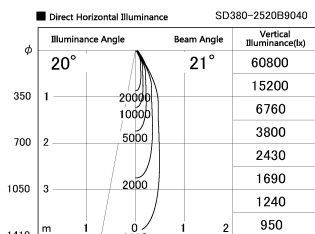

Item no. SD380-2520B9040

Series Name: High power compact tracklight (SD380)

Installation	Track Mount
Type	High power compact tracklight (SD380)
Fixture wattage	23W
Beam angle	21 deg
Color Temp.	4000K
CRI	Ra>90
Luminous	2929 lm
Body	Die-cast aluminum alloy
Body finish	Black
Trim finish	Black
Reflector finish	N/A
IP Rate	IP20
Light source	COB module
Input Voltage	AC220~240V
Dimming Type	Non-Dimmable
Certificate	CE,CCC
Cut Hole	N/A