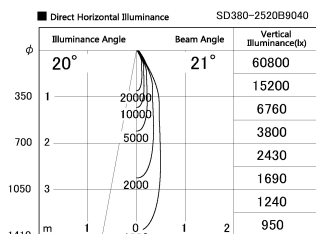

Item no. SD380-2520B9040

Series Name: High power compact tracklight (SD380)

Installation	Track Mount
Type	High power compact tracklight (SD380)
Fixture wattage	23W
Beam angle	21 deg
Color Temp.	4000K
CRI	Ra>90
Luminous	2929 lm
Body	Die-castaluminumalloy
Body finish	Black
Trim finish	Black
Reflector finish	N/A
IP Rate	IP20
Light source	COB module
Input Voltage	AC220~240V
Dimming Type	Non-Dimmable
Certificate	CE,CCC
Cut Hole	N/A