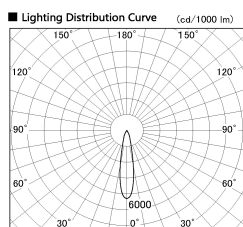

Item no. SD380-2520B9040

Series Name: High power compact tracklight (SD380)

Installation	Track Mount
Type	High power compact tracklight (SD380)
Fixture wattage	23W
Beam angle	21 deg
Color Temp.	4000K
CRI	Ra>90
Luminous	2929 lm
Body	Die-castaluminumalloy
Body finish	Black
Trim finish	Black
Reflector finish	N/A
IP Rate	IP20
Light source	COB module
Input Voltage	AC220~240V
Dimming Type	Non-Dimmable
Certificate	CE,CCC
Cut Hole	N/A