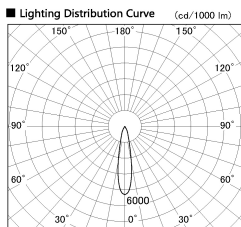

Item no. SD380-2520B9040

Series Name: High power compact tracklight (SD380)

Installation	Track Mount
Type	
Fixture wattage	23W
Beam angle	21 deg
Color Temp.	4000K
CRI	Ra>90
Luminous	2929 lm
Body	Die-castaluminumalloy
Body finish	Black
Trim finish	Black
Reflector finish	N/A
IP Rate	IP20
Light source	COB module
Input Voltage	AC220~240V
Dimming Type	Non-Dimmable
Certificate	CE,CCC
Cut Hole	N/A