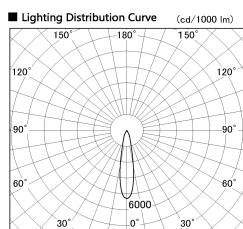

Item no. SD380-2520B9040

Series Name: High power compact tracklight (SD380)

Installation	Track Mount
Type	High power compact tracklight (SD380)
Fixture wattage	23W
Beam angle	21 deg
Color Temp.	4000K
CRI	Ra>90
Luminous	2929 lm
Body	Die-cast aluminum alloy
Body finish	Black
Trim finish	Black
Reflector finish	N/A
IP Rate	IP20
Light source	COB module
Input Voltage	AC220~240V
Dimming Type	Non-Dimmable
Certificate	CE,CCC
Cut Hole	N/A