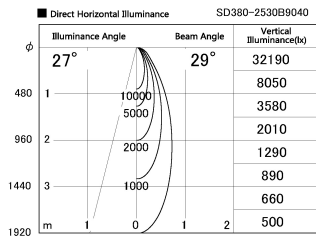

Item no. SD380-2530B9040

Series Name: High power compact tracklight (SD380)

Installation	Track Mount
Type	High power compact tracklight (SD380)
Fixture wattage	23W
Beam angle	29 deg
Color Temp.	4000K
CRI	Ra>90
Luminous	2980 lm
Body	Die-castaluminumalloy
Body finish	Black
Trim finish	Black
Reflector finish	N/A
IP Rate	IP20
Light source	COB module
Input Voltage	AC220~240V
Dimming Type	Non-Dimmable
Certificate	CE,CCC
Cut Hole	N/A