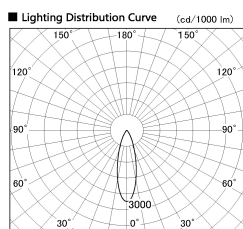

Item no. SD380-2530B9040

Series Name: High power compact tracklight (SD380)

Installation	Track Mount
Type	High power compact tracklight (SD380)
Fixture wattage	23W
Beam angle	29 deg
Color Temp.	4000K
CRI	Ra>90
Luminous	2980 lm
Body	Die-castaluminumalloy
Body finish	Black
Trim finish	Black
Reflector finish	N/A
IP Rate	IP20
Light source	COB module
Input Voltage	AC220~240V
Dimming Type	Non-Dimmable
Certificate	CE,CCC
Cut Hole	N/A