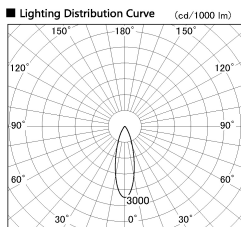

Item no. SD380-2530B9040

Series Name: High power compact tracklight (SD380)

Installation	Track Mount
Type	High power compact tracklight (SD380)
Fixture wattage	23W
Beam angle	29 deg
Color Temp.	4000K
CRI	Ra>90
Luminous	2980 lm
Body	Die-castaluminumalloy
Body finish	Black
Trim finish	Black
Reflector finish	N/A
IP Rate	IP20
Light source	COB module
Input Voltage	AC220~240V
Dimming Type	Non-Dimmable
Certificate	CE,CCC
Cut Hole	N/A