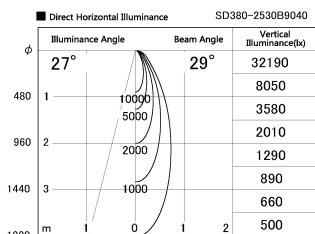

Item no. SD380-2530B9040

Series Name: High power compact tracklight (SD380)

Installation	Track Mount
Type	High power compact tracklight (SD380)
Fixture wattage	23W
Beam angle	29 deg
Color Temp.	4000K
CRI	Ra>90
Luminous	2980 lm
Body	Die-castaluminumalloy
Body finish	Black
Trim finish	Black
Reflector finish	N/A
IP Rate	IP20
Light source	COB module
Input Voltage	AC220~240V
Dimming Type	Non-Dimmable
Certificate	CE,CCC
Cut Hole	N/A