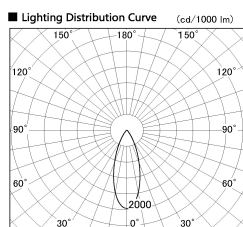

Item no. SD380-2540B9040

Series Name: High power compact tracklight (SD380)

Installation	Track Mount
Type	High power compact tracklight (SD380)
Fixture wattage	23W
Beam angle	36 deg
Color Temp.	4000K
CRI	Ra>90
Luminous	2971 lm
Body	Die-cast aluminum alloy
Body finish	Black
Trim finish	Black
Reflector finish	N/A
IP Rate	IP20
Light source	COB module
Input Voltage	AC220~240V
Dimming Type	Non-Dimmable
Certificate	CE,CCC
Cut Hole	N/A