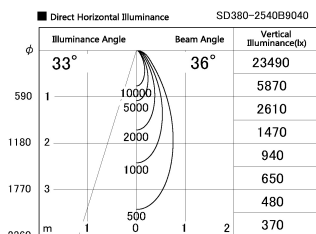

Item no. SD380-2540B9040

Series Name: High power compact tracklight (SD380)

Installation	Track Mount
Type	High power compact tracklight (SD380)
Fixture wattage	23W
Beam angle	36 deg
Color Temp.	4000K
CRI	Ra>90
Luminous	2971 lm
Body	Die-cast aluminum alloy
Body finish	Black
Trim finish	Black
Reflector finish	N/A
IP Rate	IP20
Light source	COB module
Input Voltage	AC220~240V
Dimming Type	Non-Dimmable
Certificate	CE,CCC
Cut Hole	N/A