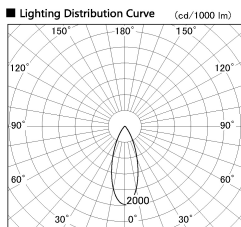

Item no. SD380-2540B9040

Series Name: High power compact tracklight (SD380)

Installation	Track Mount
Type	High power compact tracklight (SD380)
Fixture wattage	23W
Beam angle	36 deg
Color Temp.	4000K
CRI	Ra>90
Luminous	2971 lm
Body	Die-cast aluminum alloy
Body finish	Black
Trim finish	Black
Reflector finish	N/A
IP Rate	IP20
Light source	COB module
Input Voltage	AC220~240V
Dimming Type	Non-Dimmable
Certificate	CE,CCC
Cut Hole	N/A