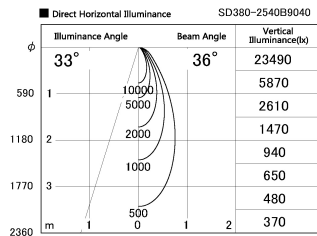

Item no. SD380-2540B9040

Series Name: High power compact tracklight (SD380)

Installation	Track Mount
Type	High power compact tracklight (SD380)
Fixture wattage	23W
Beam angle	36 deg
Color Temp.	4000K
CRI	Ra>90
Luminous	2971 lm
Body	Die-cast aluminum alloy
Body finish	Black
Trim finish	Black
Reflector finish	N/A
IP Rate	IP20
Light source	COB module
Input Voltage	AC220~240V
Dimming Type	Non-Dimmable
Certificate	CE,CCC
Cut Hole	N/A