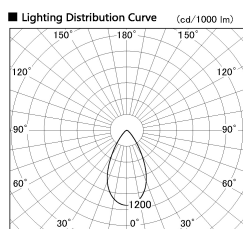

Item no. SD380-2560B9040

Series Name: High power compact tracklight (SD380)

Installation	Track Mount
Type	High power compact tracklight (SD380)
Fixture wattage	23W
Beam angle	53 deg
Color Temp.	4000K
CRI	Ra>90
Luminous	3073 lm
Body	Die-castaluminumalloy
Body finish	Black
Trim finish	Black
Reflector finish	N/A
IP Rate	IP20
Light source	COB module
Input Voltage	AC220~240V
Dimming Type	Non-Dimmable
Certificate	CE,CCC
Cut Hole	N/A