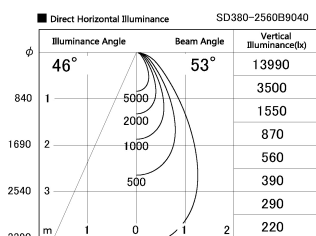

Item no. SD380-2560B9040

Series Name: High power compact tracklight (SD380)

Installation	Track Mount
Type	
Fixture wattage	23W
Beam angle	53 deg
Color Temp.	4000K
CRI	Ra>90
Luminous	3073 lm
Body	Die-castaluminumalloy
Body finish	Black
Trim finish	Black
Reflector finish	N/A
IP Rate	IP20
Light source	COB module
Input Voltage	AC220~240V
Dimming Type	Non-Dimmable
Certificate	CE,CCC
Cut Hole	N/A