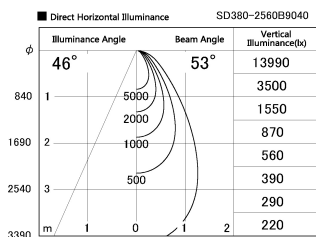

Item no. SD380-2560B9040

Series Name: High power compact tracklight (SD380)

Installation	Track Mount
Type	High power compact tracklight (SD380)
Fixture wattage	23W
Beam angle	53 deg
Color Temp.	4000K
CRI	Ra>90
Luminous	3073 lm
Body	Die-castaluminumalloy
Body finish	Black
Trim finish	Black
Reflector finish	N/A
IP Rate	IP20
Light source	COB module
Input Voltage	AC220~240V
Dimming Type	Non-Dimmable
Certificate	CE,CCC
Cut Hole	N/A