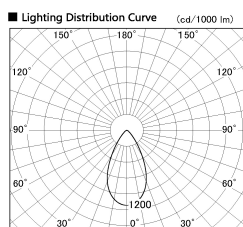

Item no. SD380-2560B9040

Series Name: High power compact tracklight (SD380)

Installation	Track Mount
Type	
Fixture wattage	23W
Beam angle	53 deg
Color Temp.	4000K
CRI	Ra>90
Luminous	3073 lm
Body	Die-castaluminumalloy
Body finish	Black
Trim finish	Black
Reflector finish	N/A
IP Rate	IP20
Light source	COB module
Input Voltage	AC220~240V
Dimming Type	Non-Dimmable
Certificate	CE,CCC
Cut Hole	N/A