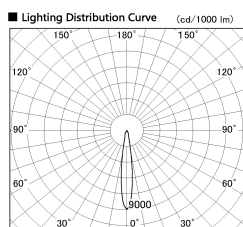

Item no. SD380-2020B9040

Series Name: High power compact tracklight (SD380)

■ Direct Horizontal Illuminance SD380-2020B9040

φ	Illuminance Angle	Beam Angle	Vertical Illuminance (lx)
1	14°	15°	82730
2			20680
3			9190
4			5170
5			3310
6			2300
7			1690
8			1290

Installation	Track Mount
Type	High power compact tracklight (SD380)
Fixture wattage	20W
Beam angle	15 deg
Color Temp.	4000K
CRI	Ra>90
Luminous	2301 lm
Body	Die-cast aluminum alloy
Body finish	Black
Trim finish	Black
Reflector finish	N/A
IP Rate	IP20
Light source	COB module
Input Voltage	AC220~240V
Dimming Type	Non-Dimmable
Certificate	CE,CCC
Cut Hole	N/A