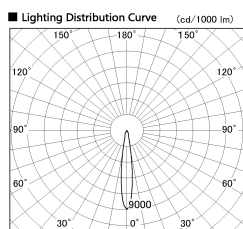

Item no. SD380-2020B9040

Series Name: High power compact tracklight (SD380)

■ Direct Horizontal Illuminance SD380-2020B9040

φ	Illuminance Angle	Beam Angle	Vertical Illuminance (lx)
1	14°	15°	82730
240			20680
1			20000
2			10000
490			5000
2			2300
730			1690
3			1290
980			1290

Installation	Track Mount
Type	
Fixture wattage	20W
Beam angle	15 deg
Color Temp.	4000K
CRI	Ra>90
Luminous	2301 lm
Body	Die-castaluminumalloy
Body finish	Black
Trim finish	Black
Reflector finish	N/A
IP Rate	IP20
Light source	COB module
Input Voltage	AC220~240V
Dimming Type	Non-Dimmable
Certificate	CE,CCC
Cut Hole	N/A