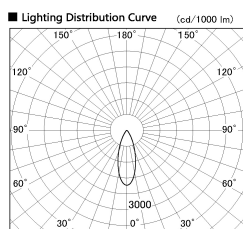

Item no. SD380-2040B9040

Series Name: High power compact tracklight (SD380)

Installation	Track Mount
Type	High power compact tracklight (SD380)
Fixture wattage	20W
Beam angle	35 deg
Color Temp.	4000K
CRI	Ra>90
Luminous	2327 lm
Body	Die-castaluminumalloy
Body finish	Black
Trim finish	Black
Reflector finish	N/A
IP Rate	IP20
Light source	COB module
Input Voltage	AC220~240V
Dimming Type	Non-Dimmable
Certificate	CE,CCC
Cut Hole	N/A