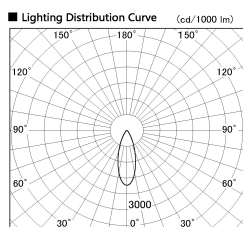

Item no. SD380-2040B9040

Series Name: High power compact tracklight (SD380)

Installation	Track Mount
Type	High power compact tracklight (SD380)
Fixture wattage	20W
Beam angle	35 deg
Color Temp.	4000K
CRI	Ra>90
Luminous	2327 lm
Body	Die-castaluminumalloy
Body finish	Black
Trim finish	Black
Reflector finish	N/A
IP Rate	IP20
Light source	COB module
Input Voltage	AC220~240V
Dimming Type	Non-Dimmable
Certificate	CE,CCC
Cut Hole	N/A