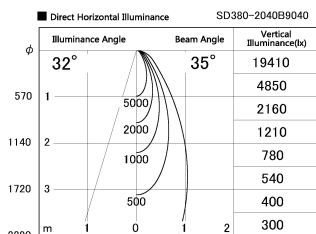

Item no. SD380-2040B9040

Series Name: High power compact tracklight (SD380)

Installation	Track Mount
Type	High power compact tracklight (SD380)
Fixture wattage	20W
Beam angle	35 deg
Color Temp.	4000K
CRI	Ra>90
Luminous	2327 lm
Body	Die-castaluminumalloy
Body finish	Black
Trim finish	Black
Reflector finish	N/A
IP Rate	IP20
Light source	COB module
Input Voltage	AC220~240V
Dimming Type	Non-Dimmable
Certificate	CE,CCC
Cut Hole	N/A