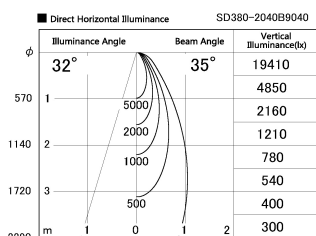

Item no. SD380-2040B9040

Series Name: High power compact tracklight (SD380)

Installation	Track Mount
Type	
Fixture wattage	20W
Beam angle	35 deg
Color Temp.	4000K
CRI	Ra>90
Luminous	2327 lm
Body	Die-castaluminumalloy
Body finish	Black
Trim finish	Black
Reflector finish	N/A
IP Rate	IP20
Light source	COB module
Input Voltage	AC220~240V
Dimming Type	Non-Dimmable
Certificate	CE,CCC
Cut Hole	N/A