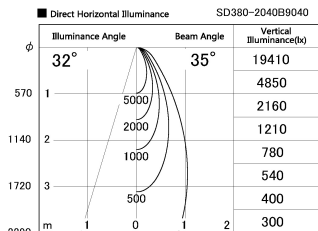

Item no. SD380-2040B9040

Series Name: High power compact tracklight (SD380)

Installation	Track Mount
Type	High power compact tracklight (SD380)
Fixture wattage	20W
Beam angle	35 deg
Color Temp.	4000K
CRI	Ra>90
Luminous	2327 lm
Body	Die-castaluminumalloy
Body finish	Black
Trim finish	Black
Reflector finish	N/A
IP Rate	IP20
Light source	COB module
Input Voltage	AC220~240V
Dimming Type	Non-Dimmable
Certificate	CE,CCC
Cut Hole	N/A