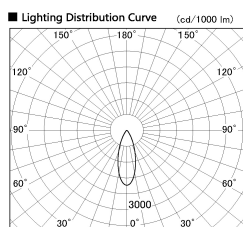

Item no. SD380-2040B9040

Series Name: High power compact tracklight (SD380)

Installation	Track Mount
Type	
Fixture wattage	20W
Beam angle	35 deg
Color Temp.	4000K
CRI	Ra>90
Luminous	2327 lm
Body	Die-castaluminumalloy
Body finish	Black
Trim finish	Black
Reflector finish	N/A
IP Rate	IP20
Light source	COB module
Input Voltage	AC220~240V
Dimming Type	Non-Dimmable
Certificate	CE,CCC
Cut Hole	N/A