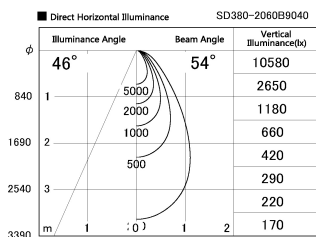

Item no. SD380-2060B9040

Series Name: High power compact tracklight (SD380)

Installation	Track Mount
Type	High power compact tracklight (SD380)
Fixture wattage	20W
Beam angle	54 deg
Color Temp.	4000K
CRI	Ra>90
Luminous	2348 lm
Body	Die-cast aluminum alloy
Body finish	Black
Trim finish	Black
Reflector finish	N/A
IP Rate	IP20
Light source	COB module
Input Voltage	AC220~240V
Dimming Type	Non-Dimmable
Certificate	CE,CCC
Cut Hole	N/A