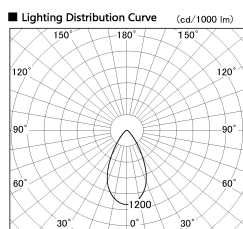

Item no. SD380-2060B9040

Series Name: High power compact tracklight (SD380)

Installation	Track Mount
Type	High power compact tracklight (SD380)
Fixture wattage	20W
Beam angle	54 deg
Color Temp.	4000K
CRI	Ra>90
Luminous	2348 lm
Body	Die-cast aluminum alloy
Body finish	Black
Trim finish	Black
Reflector finish	N/A
IP Rate	IP20
Light source	COB module
Input Voltage	AC220~240V
Dimming Type	Non-Dimmable
Certificate	CE,CCC
Cut Hole	N/A