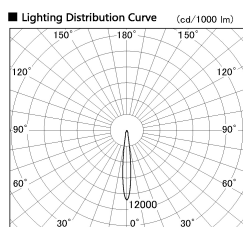

Item no. DD136-3515MW9027-R

Series Name: Cledy versa R-G Antiglare
(DD136-AG-R)

■ Direct Horizontal Illuminance DD136-3515MW9027-R

φ	Illuminance Angle	Beam Angle	Vertical Illuminance (lx)
190	11°	12°	123580
1			30900
			13730
380			7720
2			4940
570			3430
3			2520
770			1930
m	1	2	

Installation	Recessed mount
Type	Cledy versa R-G Antiglare (DD136-AG-R)
Fixture wattage	36W
Beam angle	12 deg
Color Temp.	2700K
CRI	Ra>90
Luminous	2914 lm
Body	Die-cast aluminum alloy
Body finish	N/A
Trim finish	White
Reflector finish	Mirror
IP Rate	IP20
Light source	COB module
Input Voltage	AC220~240V
Dimming Type	Non-Dimmable
Certificate	CE, CCC
Cut Hole	150mm