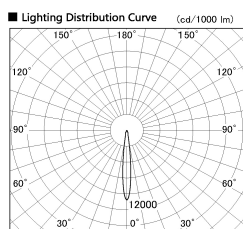

Item no. DD136-3515MW9027-R

Series Name: Cledy versa R-G Antiglare
(DD136-AG-R)

Installation	Recessed mount
Type	Cledy versa R-G Antiglare (DD136-AG-R)
Fixture wattage	36W
Beam angle	12 deg
Color Temp.	2700K
CRI	Ra>90
Luminous	2914 lm
Body	Die-cast aluminum alloy
Body finish	N/A
Trim finish	White
Reflector finish	Mirror
IP Rate	IP20
Light source	COB module
Input Voltage	AC220~240V
Dimming Type	Non-Dimmable
Certificate	CE, CCC
Cut Hole	150mm

■ Direct Horizontal Illuminance DD136-3515MW9027-R

φ	Illuminance Angle	Beam Angle	Vertical Illuminance (lx)
190	11°	12°	123580
1			30900
			13730
380			7720
2			4940
570			3430
3			2520
770			1930