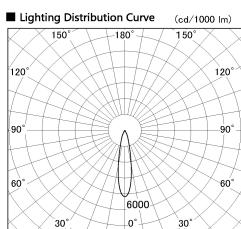

Item no. DD136-3520MW9027-R

Series Name: Cledy versa R-G Antiglare
(DD136-AG-R)

Installation	Recessed mount
Type	Cledy versa R-G Antiglare (DD136-AG-R)
Fixture wattage	36W
Beam angle	21 deg
Color Temp.	2700K
CRI	Ra>90
Luminous	3466 lm
Body	Die-cast aluminum alloy
Body finish	N/A
Trim finish	White
Reflector finish	Mirror
IP Rate	IP20
Light source	COB module
Input Voltage	AC220~240V
Dimming Type	Non-Dimmable
Certificate	CE, CCC
Cut Hole	150mm