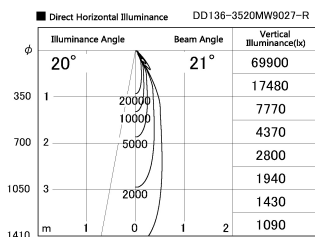

Item no. DD136-3520MW9027-R

Series Name: Cledy versa R-G Antiglare
(DD136-AG-R)

Installation	Recessed mount
Type	Cledy versa R-G Antiglare (DD136-AG-R)
Fixture wattage	36W
Beam angle	21 deg
Color Temp.	2700K
CRI	Ra>90
Luminous	3466 lm
Body	Die-cast aluminum alloy
Body finish	N/A
Trim finish	White
Reflector finish	Mirror
IP Rate	IP20
Light source	COB module
Input Voltage	AC220~240V
Dimming Type	Non-Dimmable
Certificate	CE, CCC
Cut Hole	150mm