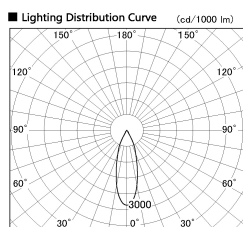

Item no. DD136-3530MW9027-R

Series Name: Cledy versa R-G Antiglare
(DD136-AG-R)

Installation	Recessed mount
Type	Cledy versa R-G Antiglare (DD136-AG-R)
Fixture wattage	36W
Beam angle	31 deg
Color Temp.	2700K
CRI	Ra>90
Luminous	3438 lm
Body	Die-cast aluminum alloy
Body finish	N/A
Trim finish	White
Reflector finish	Mirror
IP Rate	IP20
Light source	COB module
Input Voltage	AC220~240V
Dimming Type	Non-Dimmable
Certificate	CE, CCC
Cut Hole	150mm