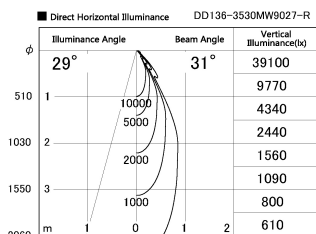

Item no. DD136-3530MW9027-R

Series Name: Cledy versa R-G Antiglare
(DD136-AG-R)

Installation	Recessed mount
Type	Cledy versa R-G Antiglare (DD136-AG-R)
Fixture wattage	36W
Beam angle	31 deg
Color Temp.	2700K
CRI	Ra>90
Luminous	3438 lm
Body	Die-cast aluminum alloy
Body finish	N/A
Trim finish	White
Reflector finish	Mirror
IP Rate	IP20
Light source	COB module
Input Voltage	AC220~240V
Dimming Type	Non-Dimmable
Certificate	CE, CCC
Cut Hole	150mm