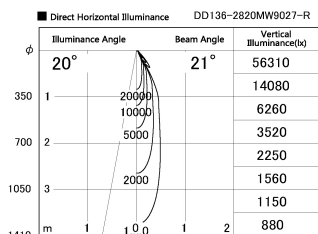

Item no. DD136-2820MW9027-R

Series Name: Cledy versa R-G Antiglare
(DD136-AG-R)

Installation	Recessed mount
Type	Cledy versa R-G Antiglare (DD136-AG-R)
Fixture wattage	28W
Beam angle	21 deg
Color Temp.	2700K
CRI	Ra>90
Luminous	2792 lm
Body	Die-cast aluminum alloy
Body finish	N/A
Trim finish	White
Reflector finish	Mirror
IP Rate	IP20
Light source	COB module
Input Voltage	AC220~240V
Dimming Type	Non-Dimmable
Certificate	CE, CCC
Cut Hole	150mm