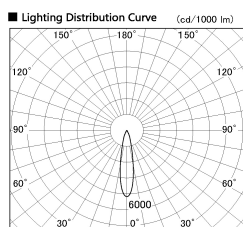

Item no. DD136-2820MW9027-R

Series Name: Cledy versa R-G Antiglare
(DD136-AG-R)

Installation	Recessed mount
Type	Cledy versa R-G Antiglare (DD136-AG-R)
Fixture wattage	28W
Beam angle	21 deg
Color Temp.	2700K
CRI	Ra>90
Luminous	2792 lm
Body	Die-cast aluminum alloy
Body finish	N/A
Trim finish	White
Reflector finish	Mirror
IP Rate	IP20
Light source	COB module
Input Voltage	AC220~240V
Dimming Type	Non-Dimmable
Certificate	CE, CCC
Cut Hole	150mm