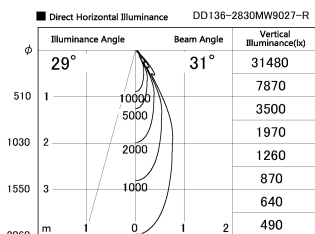

Item no. DD136-2830MW9027-R

Series Name: Cledy versa R-G Antiglare  
(DD136-AG-R)

Installation	Recessed mount
Type	Cledy versa R-G Antiglare (DD136-AG-R)
Fixture wattage	28W
Beam angle	31 deg
Color Temp.	2700K
CRI	Ra>90
Luminous	2768 lm
Body	Die-cast aluminum alloy
Body finish	N/A
Trim finish	White
Reflector finish	Mirror
IP Rate	IP20
Light source	COB module
Input Voltage	AC220~240V
Dimming Type	Non-Dimmable
Certificate	CE, CCC
Cut Hole	150mm