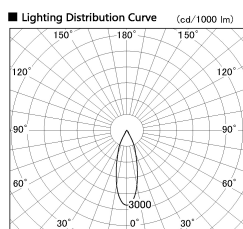

Item no. DD136-2830MW9027-R

Series Name: Cledy versa R-G Antiglare  
(DD136-AG-R)

Installation	Recessed mount
Type	Cledy versa R-G Antiglare (DD136-AG-R)
Fixture wattage	28W
Beam angle	31 deg
Color Temp.	2700K
CRI	Ra>90
Luminous	2768 lm
Body	Die-cast aluminum alloy
Body finish	N/A
Trim finish	White
Reflector finish	Mirror
IP Rate	IP20
Light source	COB module
Input Voltage	AC220~240V
Dimming Type	Non-Dimmable
Certificate	CE, CCC
Cut Hole	150mm