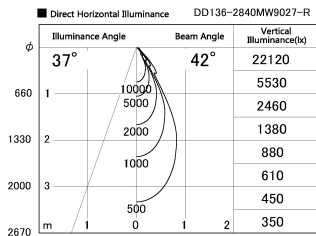

Item no. DD136-2840MW9027-R

Series Name: Cledy versa R-G Antiglare  
(DD136-AG-R)

Installation	Recessed mount
Type	Cledy versa R-G Antiglare (DD136-AG-R)
Fixture wattage	28W
Beam angle	42 deg
Color Temp.	2700K
CRI	Ra>90
Luminous	2745 lm
Body	Die-cast aluminum alloy
Body finish	N/A
Trim finish	White
Reflector finish	Mirror
IP Rate	IP20
Light source	COB module
Input Voltage	AC220~240V
Dimming Type	Non-Dimmable
Certificate	CE, CCC
Cut Hole	150mm