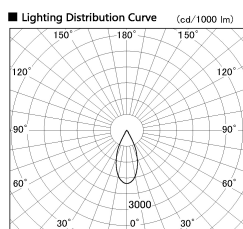

Item no. DD136-2840MW9027-R

Series Name: Cledy versa R-G Antiglare
(DD136-AG-R)

Installation	Recessed mount
Type	Cledy versa R-G Antiglare (DD136-AG-R)
Fixture wattage	28W
Beam angle	42 deg
Color Temp.	2700K
CRI	Ra>90
Luminous	2745 lm
Body	Die-cast aluminum alloy
Body finish	N/A
Trim finish	White
Reflector finish	Mirror
IP Rate	IP20
Light source	COB module
Input Voltage	AC220~240V
Dimming Type	Non-Dimmable
Certificate	CE, CCC
Cut Hole	150mm