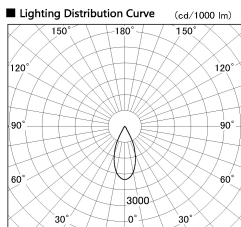

Item no. DD136-2840MW9027-R

Series Name: Cledy versa R-G Antiglare  
(DD136-AG-R)

Installation	Recessed mount
Type	Cledy versa R-G Antiglare (DD136-AG-R)
Fixture wattage	28W
Beam angle	42 deg
Color Temp.	2700K
CRI	Ra>90
Luminous	2745 lm
Body	Die-cast aluminum alloy
Body finish	N/A
Trim finish	White
Reflector finish	Mirror
IP Rate	IP20
Light source	COB module
Input Voltage	AC220~240V
Dimming Type	Non-Dimmable
Certificate	CE, CCC
Cut Hole	150mm