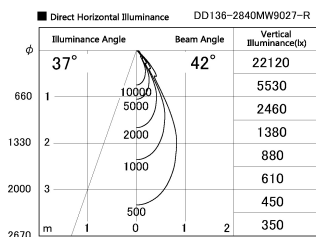

Item no. DD136-2840MW9027-R

Series Name: Cledy versa R-G Antiglare
(DD136-AG-R)

Installation	Recessed mount
Type	Cledy versa R-G Antiglare (DD136-AG-R)
Fixture wattage	28W
Beam angle	42 deg
Color Temp.	2700K
CRI	Ra>90
Luminous	2745 lm
Body	Die-cast aluminum alloy
Body finish	N/A
Trim finish	White
Reflector finish	Mirror
IP Rate	IP20
Light source	COB module
Input Voltage	AC220~240V
Dimming Type	Non-Dimmable
Certificate	CE, CCC
Cut Hole	150mm