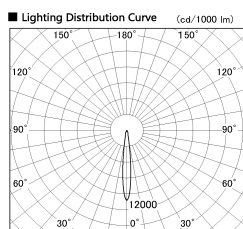

Item no. DD136-2615MW9027-R

Series Name: Cledy versa R-G Antiglare
(DD136-AG-R)

Installation	Recessed mount
Type	Cledy versa R-G Antiglare (DD136-AG-R)
Fixture wattage	23W
Beam angle	12 deg
Color Temp.	2700K
CRI	Ra>90
Luminous	2039 lm
Body	Die-cast aluminum alloy
Body finish	N/A
Trim finish	White
Reflector finish	Mirror
IP Rate	IP20
Light source	COB module
Input Voltage	AC220~240V
Dimming Type	Non-Dimmable
Certificate	CE, CCC
Cut Hole	150mm

■ Direct Horizontal Illuminance DD136-2615MW9027-R

φ	Illuminance Angle	Beam Angle	Vertical Illuminance (lx)	
190	11°	12°	86830	
1			21710	
380			9650	
2			5430	
570			3470	
3			2410	
770			1770	
m	1	1	2	1360