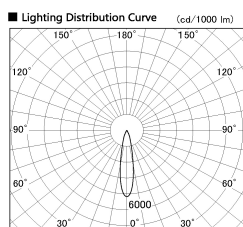

Item no. DD136-2620MW9027-R

Series Name: Cledy versa R-G Antiglare
(DD136-AG-R)

Installation	Recessed mount
Type	Cledy versa R-G Antiglare (DD136-AG-R)
Fixture wattage	23W
Beam angle	21 deg
Color Temp.	2700K
CRI	Ra>90
Luminous	2429 lm
Body	Die-cast aluminum alloy
Body finish	N/A
Trim finish	White
Reflector finish	Mirror
IP Rate	IP20
Light source	COB module
Input Voltage	AC220~240V
Dimming Type	Non-Dimmable
Certificate	CE, CCC
Cut Hole	150mm

Direct Horizontal Illuminance DD136-2620MW9027-R

φ	Illuminance Angle	Beam Angle	Vertical Illuminance (lx)
350	20°	21°	48990
700	10000		12250
1050	5000		5440
1410	2000		3060
	1000		1960
	500		1360
	200		1000
	100		770