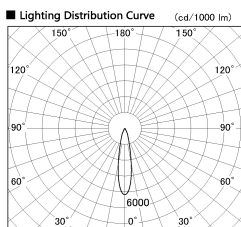

Item no. DD136-2620MW9027-R

Series Name: Cledy versa R-G Antiglare  
(DD136-AG-R)

■ Direct Horizontal Illuminance DD136-2620MW9027-R

φ	Illuminance Angle	Beam Angle	Vertical Illuminance (lx)
350	20°	21°	48990
700	1		12250
1050	2		5440
1410	3		3060
	1		1960
	2		1360
	3		1000
	1	2	770

Installation	Recessed mount
Type	Cledy versa R-G Antiglare (DD136-AG-R)
Fixture wattage	23W
Beam angle	21 deg
Color Temp.	2700K
CRI	Ra>90
Luminous	2429 lm
Body	Die-cast aluminum alloy
Body finish	N/A
Trim finish	White
Reflector finish	Mirror
IP Rate	IP20
Light source	COB module
Input Voltage	AC220~240V
Dimming Type	Non-Dimmable
Certificate	CE, CCC
Cut Hole	150mm