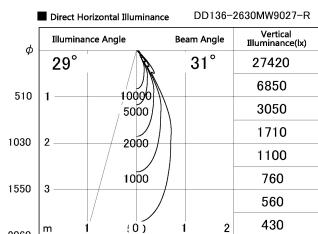

Item no. DD136-2630MW9027-R

Series Name: Cledy versa R-G Antiglare  
(DD136-AG-R)

Installation	Recessed mount
Type	Cledy versa R-G Antiglare (DD136-AG-R)
Fixture wattage	23W
Beam angle	31 deg
Color Temp.	2700K
CRI	Ra>90
Luminous	2411 lm
Body	Die-cast aluminum alloy
Body finish	N/A
Trim finish	White
Reflector finish	Mirror
IP Rate	IP20
Light source	COB module
Input Voltage	AC220~240V
Dimming Type	Non-Dimmable
Certificate	CE, CCC
Cut Hole	150mm