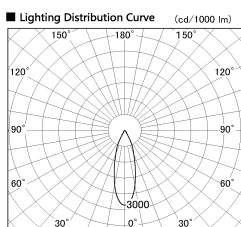

Item no. DD136-2630MW9027-R

Series Name: Cledy versa R-G Antiglare
(DD136-AG-R)

Installation	Recessed mount
Type	
Fixture wattage	23W
Beam angle	31 deg
Color Temp.	2700K
CRI	Ra>90
Luminous	2411 lm
Body	Die-cast aluminum alloy
Body finish	N/A
Trim finish	White
Reflector finish	Mirror
IP Rate	IP20
Light source	COB module
Input Voltage	AC220~240V
Dimming Type	Non-Dimmable
Certificate	CE, CCC
Cut Hole	150mm