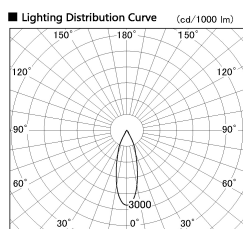

Item no. DD136-2630MW9027-R

Series Name: Cledy versa R-G Antiglare  
(DD136-AG-R)

Installation	Recessed mount
Type	Cledy versa R-G Antiglare (DD136-AG-R)
Fixture wattage	23W
Beam angle	31 deg
Color Temp.	2700K
CRI	Ra>90
Luminous	2411 lm
Body	Die-cast aluminum alloy
Body finish	N/A
Trim finish	White
Reflector finish	Mirror
IP Rate	IP20
Light source	COB module
Input Voltage	AC220~240V
Dimming Type	Non-Dimmable
Certificate	CE, CCC
Cut Hole	150mm