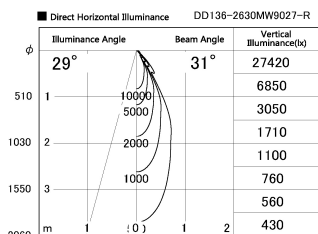

Item no. DD136-2630MW9027-R

Series Name: Cledy versa R-G Antiglare
(DD136-AG-R)

Installation	Recessed mount
Type	
Fixture wattage	23W
Beam angle	31 deg
Color Temp.	2700K
CRI	Ra>90
Luminous	2411 lm
Body	Die-cast aluminum alloy
Body finish	N/A
Trim finish	White
Reflector finish	Mirror
IP Rate	IP20
Light source	COB module
Input Voltage	AC220~240V
Dimming Type	Non-Dimmable
Certificate	CE, CCC
Cut Hole	150mm