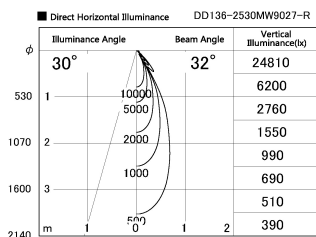

Item no. DD136-2530MW9027-R

Series Name: Cledy versa R-G Antiglare
(DD136-AG-R)

Installation	Recessed mount
Type	Cledy versa R-G Antiglare (DD136-AG-R)
Fixture wattage	23W
Beam angle	32 deg
Color Temp.	2700K
CRI	Ra>90
Luminous	2173 lm
Body	Die-cast aluminum alloy
Body finish	N/A
Trim finish	White
Reflector finish	Mirror
IP Rate	IP20
Light source	COB module
Input Voltage	AC220~240V
Dimming Type	Non-Dimmable
Certificate	CE, CCC
Cut Hole	125mm