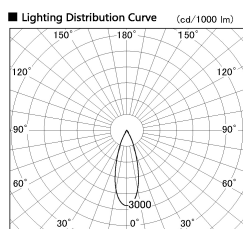

Item no. DD136-2530MW9027-R

Series Name: Cledy versa R-G Antiglare
(DD136-AG-R)

Installation	Recessed mount
Type	Cledy versa R-G Antiglare (DD136-AG-R)
Fixture wattage	23W
Beam angle	32 deg
Color Temp.	2700K
CRI	Ra>90
Luminous	2173 lm
Body	Die-cast aluminum alloy
Body finish	N/A
Trim finish	White
Reflector finish	Mirror
IP Rate	IP20
Light source	COB module
Input Voltage	AC220~240V
Dimming Type	Non-Dimmable
Certificate	CE, CCC
Cut Hole	125mm