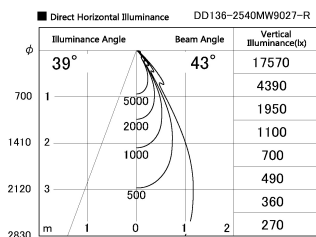

Item no. DD136-2540MW9027-R

Series Name: Cledy versa R-G Antiglare
(DD136-AG-R)

Installation	Recessed mount
Type	Cledy versa R-G Antiglare (DD136-AG-R)
Fixture wattage	23W
Beam angle	43 deg
Color Temp.	2700K
CRI	Ra>90
Luminous	2210 lm
Body	Die-cast aluminum alloy
Body finish	N/A
Trim finish	White
Reflector finish	Mirror
IP Rate	IP20
Light source	COB module
Input Voltage	AC220~240V
Dimming Type	Non-Dimmable
Certificate	CE, CCC
Cut Hole	125mm