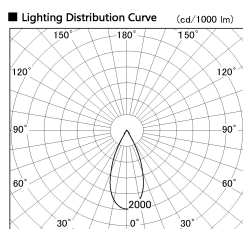

Item no. DD136-2540MW9027-R

Series Name: Cledy versa R-G Antiglare
(DD136-AG-R)

Installation	Recessed mount
Type	Cledy versa R-G Antiglare (DD136-AG-R)
Fixture wattage	23W
Beam angle	43 deg
Color Temp.	2700K
CRI	Ra>90
Luminous	2210 lm
Body	Die-cast aluminum alloy
Body finish	N/A
Trim finish	White
Reflector finish	Mirror
IP Rate	IP20
Light source	COB module
Input Voltage	AC220~240V
Dimming Type	Non-Dimmable
Certificate	CE, CCC
Cut Hole	125mm