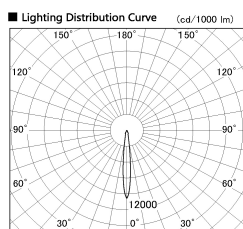

Item no. DD136-2015MW9027-R

Series Name: Cledy versa R-G Antiglare
(DD136-AG-R)

| | |
|------------------|-------------------------------------------|
| Installation | Recessed mount |
| Type | Cledy versa R-G Antiglare (DD136-AG-R) |
| Fixture wattage | 20W |
| Beam angle | 12 deg |
| Color Temp. | 2700K |
| CRI | Ra>90 |
| Luminous | 1427 lm |
| Body | Die-cast aluminum alloy |
| Body finish | N/A |
| Trim finish | White |
| Reflector finish | Mirror |
| IP Rate | IP20 |
| Light source | COB module |
| Input Voltage | AC220~240V |
| Dimming Type | Non-Dimmable |
| Certificate | CE, CCC |
| Cut Hole | 125mm |