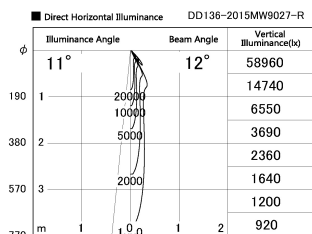

Item no. DD136-2015MW9027-R

Series Name: Cledy versa R-G Antiglare
(DD136-AG-R)

| | |
|------------------|-------------------------------------------|
| Installation | Recessed mount |
| Type | Cledy versa R-G Antiglare (DD136-AG-R) |
| Fixture wattage | 20W |
| Beam angle | 12 deg |
| Color Temp. | 2700K |
| CRI | Ra>90 |
| Luminous | 1427 lm |
| Body | Die-cast aluminum alloy |
| Body finish | N/A |
| Trim finish | White |
| Reflector finish | Mirror |
| IP Rate | IP20 |
| Light source | COB module |
| Input Voltage | AC220~240V |
| Dimming Type | Non-Dimmable |
| Certificate | CE, CCC |
| Cut Hole | 125mm |