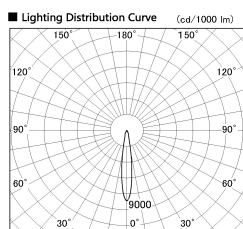

Item no. DD136-2020MW9027-R

Series Name: Cledy versa R-G Antiglare
(DD136-AG-R)

Installation	Recessed mount
Type	Cledy versa R-G Antiglare (DD136-AG-R)
Fixture wattage	20W
Beam angle	15 deg
Color Temp.	2700K
CRI	Ra>90
Luminous	1653 lm
Body	Die-cast aluminum alloy
Body finish	N/A
Trim finish	White
Reflector finish	Mirror
IP Rate	IP20
Light source	COB module
Input Voltage	AC220~240V
Dimming Type	Non-Dimmable
Certificate	CE, CCC
Cut Hole	125mm

■ Direct Horizontal Illuminance DD136-2020MW9027-R

φ	Illuminance Angle	Beam Angle	Vertical Illuminance (lx)
260	15°	15°	53210
1050			13300
			5910
			3330
			2130
			1480
			1090
			830