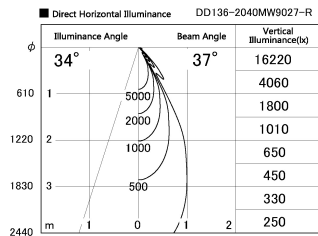

Item no. DD136-2040MW9027-R

Series Name: Cledy versa R-G Antiglare  
(DD136-AG-R)

Installation	Recessed mount
Type	Cledy versa R-G Antiglare (DD136-AG-R)
Fixture wattage	20W
Beam angle	37 deg
Color Temp.	2700K
CRI	Ra>90
Luminous	1724 lm
Body	Die-cast aluminum alloy
Body finish	N/A
Trim finish	White
Reflector finish	Mirror
IP Rate	IP20
Light source	COB module
Input Voltage	AC220~240V
Dimming Type	Non-Dimmable
Certificate	CE, CCC
Cut Hole	125mm