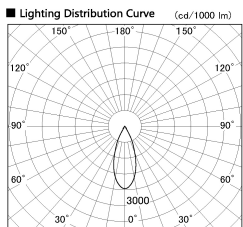

Item no. DD136-2040MW9027-R

Series Name: Cledy versa R-G Antiglare  
(DD136-AG-R)

Installation	Recessed mount
Type	Cledy versa R-G Antiglare (DD136-AG-R)
Fixture wattage	20W
Beam angle	37 deg
Color Temp.	2700K
CRI	Ra>90
Luminous	1724 lm
Body	Die-cast aluminum alloy
Body finish	N/A
Trim finish	White
Reflector finish	Mirror
IP Rate	IP20
Light source	COB module
Input Voltage	AC220~240V
Dimming Type	Non-Dimmable
Certificate	CE, CCC
Cut Hole	125mm