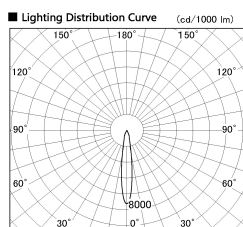

Item no. DD136-1915MW9027-R

Series Name: Cledy versa R-G Antiglare  
(DD136-AG-R)

Installation	Recessed mount
Type	Cledy versa R-G Antiglare (DD136-AG-R)
Fixture wattage	18.6W
Beam angle	15 deg
Color Temp.	2700K
CRI	Ra>90
Luminous	1307 lm
Body	Die-cast aluminum alloy
Body finish	N/A
Trim finish	White
Reflector finish	Mirror
IP Rate	IP20
Light source	COB module
Input Voltage	AC220~240V
Dimming Type	Non-Dimmable
Certificate	CE, CCC
Cut Hole	100mm

■ Direct Horizontal Illuminance DD136-1915MW9027-R

φ	Illuminance Angle	Beam Angle	Vertical Illuminance (lx)		
260	15°	15°	38890		
1			9720		
520			4320		
2			2430		
780			1560		
3			1080		
1050			790		
m	1	0	1	2	610