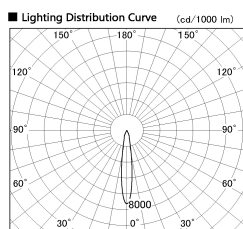

Item no. DD136-1915MW9027-R

Series Name: Cledy versa R-G Antiglare
(DD136-AG-R)

Installation	Recessed mount
Type	Cledy versa R-G Antiglare (DD136-AG-R)
Fixture wattage	18.6W
Beam angle	15 deg
Color Temp.	2700K
CRI	Ra>90
Luminous	1307 lm
Body	Die-cast aluminum alloy
Body finish	N/A
Trim finish	White
Reflector finish	Mirror
IP Rate	IP20
Light source	COB module
Input Voltage	AC220~240V
Dimming Type	Non-Dimmable
Certificate	CE, CCC
Cut Hole	100mm

Direct Horizontal Illuminance DD136-1915MW9027-R

φ	Illuminance Angle	Beam Angle	Vertical Illuminance (lx)		
280	15°	15°	38890		
1			9720		
520			4320		
2			2430		
780			1560		
3			1080		
1050			790		
m	1	0	1	2	610