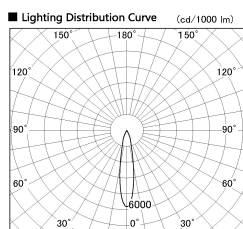

Item no. DD136-1920MW9027-R

Series Name: Cledy versa R-G Antiglare
(DD136-AG-R)

Installation	Recessed mount
Type	Cledy versa R-G Antiglare (DD136-AG-R)
Fixture wattage	18.6W
Beam angle	19 deg
Color Temp.	2700K
CRI	Ra>90
Luminous	1372 lm
Body	Die-cast aluminum alloy
Body finish	N/A
Trim finish	White
Reflector finish	Mirror
IP Rate	IP20
Light source	COB module
Input Voltage	AC220~240V
Dimming Type	Non-Dimmable
Certificate	CE, CCC
Cut Hole	100mm

■ Direct Horizontal Illuminance DD136-1920MW9027-R

φ	Illuminance Angle	Beam Angle	Vertical Illuminance (lx)
330	19°	19°	31860
1			7960
660	2		3540
1000	3		1990
1330	m	0	1270
		1	880
		2	650
			500