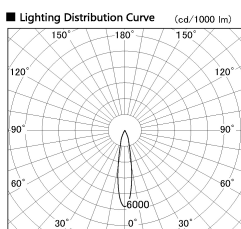

Item no. DD136-1920MW9027-R

Series Name: Cledy versa R-G Antiglare  
(DD136-AG-R)

Installation	Recessed mount
Type	Cledy versa R-G Antiglare (DD136-AG-R)
Fixture wattage	18.6W
Beam angle	19 deg
Color Temp.	2700K
CRI	Ra>90
Luminous	1372 lm
Body	Die-cast aluminum alloy
Body finish	N/A
Trim finish	White
Reflector finish	Mirror
IP Rate	IP20
Light source	COB module
Input Voltage	AC220~240V
Dimming Type	Non-Dimmable
Certificate	CE, CCC
Cut Hole	100mm

■ Direct Horizontal Illuminance DD136-1920MW9027-R

φ	Illuminance Angle	Beam Angle	Vertical Illuminance (lx)
330	19°	19°	31860
660	2		7960
1000	3		3540
1330	m	0	1990
		1	1270
		2	880
			650
			500