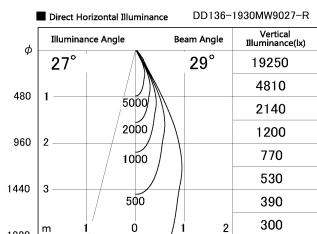

Item no. DD136-1930MW9027-R

Series Name: Cledy versa R-G Antiglare
(DD136-AG-R)

Installation	Recessed mount
Type	Cledy versa R-G Antiglare (DD136-AG-R)
Fixture wattage	18.6W
Beam angle	29 deg
Color Temp.	2700K
CRI	Ra>90
Luminous	1502 lm
Body	Die-cast aluminum alloy
Body finish	N/A
Trim finish	White
Reflector finish	Mirror
IP Rate	IP20
Light source	COB module
Input Voltage	AC220~240V
Dimming Type	Non-Dimmable
Certificate	CE, CCC
Cut Hole	100mm