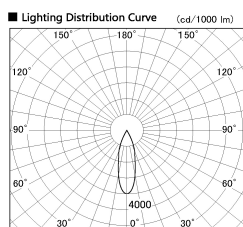

Item no. DD136-1930MW9027-R

Series Name: Cledy versa R-G Antiglare
(DD136-AG-R)

Installation	Recessed mount
Type	Cledy versa R-G Antiglare (DD136-AG-R)
Fixture wattage	18.6W
Beam angle	29 deg
Color Temp.	2700K
CRI	Ra>90
Luminous	1502 lm
Body	Die-cast aluminum alloy
Body finish	N/A
Trim finish	White
Reflector finish	Mirror
IP Rate	IP20
Light source	COB module
Input Voltage	AC220~240V
Dimming Type	Non-Dimmable
Certificate	CE, CCC
Cut Hole	100mm