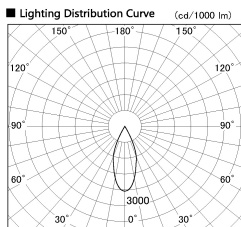

Item no. DD136-1940MW9027-R

Series Name: Cledy versa R-G Antiglare
(DD136-AG-R)

Installation	Recessed mount
Type	Cledy versa R-G Antiglare (DD136-AG-R)
Fixture wattage	18.6W
Beam angle	40 deg
Color Temp.	2700K
CRI	Ra>90
Luminous	1530 lm
Body	Die-cast aluminum alloy
Body finish	N/A
Trim finish	White
Reflector finish	Mirror
IP Rate	IP20
Light source	COB module
Input Voltage	AC220~240V
Dimming Type	Non-Dimmable
Certificate	CE, CCC
Cut Hole	100mm