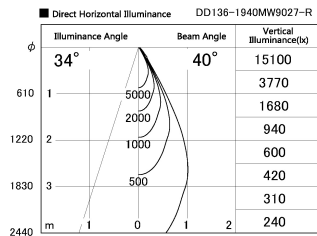

Item no. DD136-1940MW9027-R

Series Name: Cledy versa R-G Antiglare
(DD136-AG-R)

Installation	Recessed mount
Type	Cledy versa R-G Antiglare (DD136-AG-R)
Fixture wattage	18.6W
Beam angle	40 deg
Color Temp.	2700K
CRI	Ra>90
Luminous	1530 lm
Body	Die-cast aluminum alloy
Body finish	N/A
Trim finish	White
Reflector finish	Mirror
IP Rate	IP20
Light source	COB module
Input Voltage	AC220~240V
Dimming Type	Non-Dimmable
Certificate	CE, CCC
Cut Hole	100mm