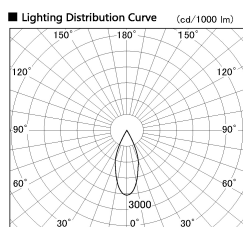

Item no. DD136-1940MW9027-R

Series Name: Cledy versa R-G Antiglare
(DD136-AG-R)

Installation	Recessed mount
Type	Cledy versa R-G Antiglare (DD136-AG-R)
Fixture wattage	18.6W
Beam angle	40 deg
Color Temp.	2700K
CRI	Ra>90
Luminous	1530 lm
Body	Die-cast aluminum alloy
Body finish	N/A
Trim finish	White
Reflector finish	Mirror
IP Rate	IP20
Light source	COB module
Input Voltage	AC220~240V
Dimming Type	Non-Dimmable
Certificate	CE, CCC
Cut Hole	100mm