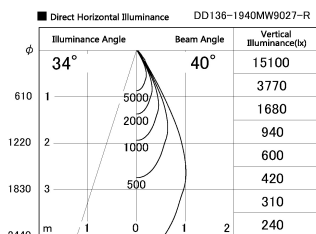

Item no. DD136-1940MW9027-R

Series Name: Cledy versa R-G Antiglare
(DD136-AG-R)

Installation	Recessed mount
Type	Cledy versa R-G Antiglare (DD136-AG-R)
Fixture wattage	18.6W
Beam angle	40 deg
Color Temp.	2700K
CRI	Ra>90
Luminous	1530 lm
Body	Die-cast aluminum alloy
Body finish	N/A
Trim finish	White
Reflector finish	Mirror
IP Rate	IP20
Light source	COB module
Input Voltage	AC220~240V
Dimming Type	Non-Dimmable
Certificate	CE, CCC
Cut Hole	100mm