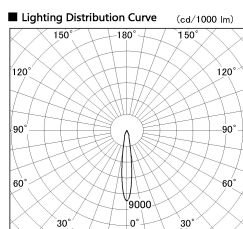

Item no. DD136-1115MW9027-R

Series Name: Cledy versa R-G Antiglare
(DD136-AG-R)

Installation	Recessed mount
Type	Cledy versa R-G Antiglare (DD136-AG-R)
Fixture wattage	10.5W
Beam angle	15 deg
Color Temp.	2700K
CRI	Ra>90
Luminous	801 lm
Body	Die-cast aluminum alloy
Body finish	N/A
Trim finish	White
Reflector finish	Mirror
IP Rate	IP20
Light source	COB module
Input Voltage	AC220~240V
Dimming Type	Non-Dimmable
Certificate	CE, CCC
Cut Hole	100mm

■ Direct Horizontal Illuminance DD136-1115MW9027-R

φ	Illuminance Angle	Beam Angle	Vertical Illuminance (lx)
240	14°	15°	25750
480	10000		6440
	5000		2860
730	2000		1610
	1000		1030
980			720
			530
			400