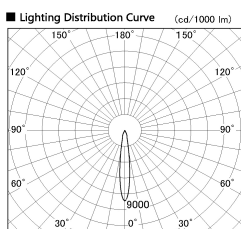

Item no. DD136-1115MW9027-R

Series Name: Cledy versa R-G Antiglare
(DD136-AG-R)

Installation	Recessed mount
Type	Cledy versa R-G Antiglare (DD136-AG-R)
Fixture wattage	10.5W
Beam angle	15 deg
Color Temp.	2700K
CRI	Ra>90
Luminous	801 lm
Body	Die-cast aluminum alloy
Body finish	N/A
Trim finish	White
Reflector finish	Mirror
IP Rate	IP20
Light source	COB module
Input Voltage	AC220~240V
Dimming Type	Non-Dimmable
Certificate	CE, CCC
Cut Hole	100mm

■ Direct Horizontal Illuminance DD136-1115MW9027-R

φ	Illuminance Angle	Beam Angle	Vertical Illuminance (lx)
240	14°	15°	25750
1			6440
			2860
490	2		1610
2			1030
730	3		720
3			530
980	m	1	400