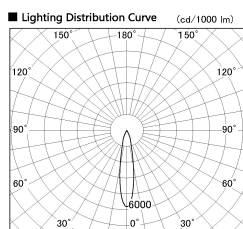

Item no. DD136-1120MW9027-R

Series Name: Cledy versa R-G Antiglare  
(DD136-AG-R)

|                  |   |
|------------------|---|
| Installation     | Recessed mount                            |
| Type             | Cledy versa R-G Antiglare<br>(DD136-AG-R) |
| Fixture wattage  | 10.5W                                     |
| Beam angle       | 19 deg                                    |
| Color Temp.      | 2700K                                     |
| CRI              | Ra>90                                     |
| Luminous         | 843 lm                                    |
| Body             | Die-cast aluminum alloy                   |
| Body finish      | N/A                                       |
| Trim finish      | White                                     |
| Reflector finish | Mirror                                    |
| IP Rate          | IP20                                      |
| Light source     | COB module                                |
| Input Voltage    | AC220~240V                                |
| Dimming Type     | Non-Dimmable                              |
| Certificate      | CE, CCC                                   |
| Cut Hole         | 100mm                                     |

■ Direct Horizontal Illuminance DD136-1120MW9027-R

| φ    | Illuminance Angle | Beam Angle | Vertical Illuminance (lx) |
|------|-------------------|------------|---------------------------|
| 330  | 19°               | 19°        | 19570                     |
| 1    |                   |            | 4890                      |
| 660  | 2                 |            | 2170                      |
| 1000 | 3                 |            | 1220                      |
| 1330 | m                 | 0          | 780                       |
|      |                   | 1          | 540                       |
|      |                   | 2          | 400                       |
|      |                   |            | 310                       |