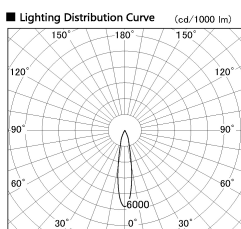

Item no. DD136-1120MW9027-R

Series Name: Cledy versa R-G Antiglare  
(DD136-AG-R)

Installation	Recessed mount
Type	Cledy versa R-G Antiglare (DD136-AG-R)
Fixture wattage	10.5W
Beam angle	19 deg
Color Temp.	2700K
CRI	Ra>90
Luminous	843 lm
Body	Die-cast aluminum alloy
Body finish	N/A
Trim finish	White
Reflector finish	Mirror
IP Rate	IP20
Light source	COB module
Input Voltage	AC220~240V
Dimming Type	Non-Dimmable
Certificate	CE, CCC
Cut Hole	100mm

■ Direct Horizontal Illuminance DD136-1120MW9027-R

φ	Illuminance Angle	Beam Angle	Vertical Illuminance (lx)		
330	19°	19°	19570		
1			4890		
660			2170		
2			1220		
1000			780		
3			540		
1330			400		
m	1	0	1	2	310