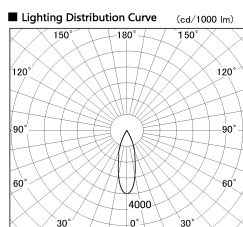

Item no. DD136-1130MW9027-R

Series Name: Cledy versa R-G Antiglare  
(DD136-AG-R)

■ Direct Horizontal Illuminance DD136-1130MW9027-R

φ	Illuminance Angle	Beam Angle	Vertical Illuminance (lx)
480	27°	29°	11750
1			2940
960			1310
2			730
1440			470
3			330
1820			240
m			180

Installation	Recessed mount
Type	Cledy versa R-G Antiglare (DD136-AG-R)
Fixture wattage	10.5W
Beam angle	29 deg
Color Temp.	2700K
CRI	Ra>90
Luminous	917 lm
Body	Die-cast aluminum alloy
Body finish	N/A
Trim finish	White
Reflector finish	Mirror
IP Rate	IP20
Light source	COB module
Input Voltage	AC220~240V
Dimming Type	Non-Dimmable
Certificate	CE, CCC
Cut Hole	100mm