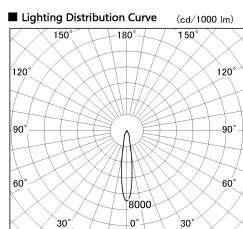

Item no. DD136-0815MW9027-R

Series Name: Cledy versa R-G Antiglare
(DD136-AG-R)

■ Direct Horizontal Illuminance DD136-0815MW9027-R

φ	Illuminance Angle	Beam Angle	Vertical Illuminance (lx)
1120	16°	16°	15230
840			3810
560			1690
280			950
			610
			420
			310
			240

Installation	Recessed mount
Type	Cledy versa R-G Antiglare (DD136-AG-R)
Fixture wattage	7.5W
Beam angle	16deg
Color Temp.	2700K
CRI	Ra>90
Luminous	532 lm
Body	Die-cast aluminum alloy
Body finish	N/A
Trim finish	White
Reflector finish	Mirror
IP Rate	IP20
Light source	COB module
Input Voltage	AC220~240V
Dimming Type	Non-Dimmable
Certificate	CE, CCC
Cut Hole	100mm