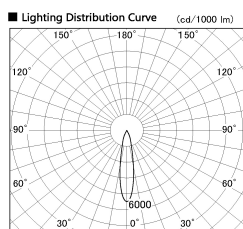

Item no. DD136-0820MW9027-R

Series Name: Cledy versa R-G Antiglare
(DD136-AG-R)

Installation	Recessed mount
Type	Cledy versa R-G Antiglare (DD136-AG-R)
Fixture wattage	7.5W
Beam angle	20deg
Color Temp.	2700K
CRI	Ra>90
Luminous	567 lm
Body	Die-cast aluminum alloy
Body finish	N/A
Trim finish	White
Reflector finish	Mirror
IP Rate	IP20
Light source	COB module
Input Voltage	AC220~240V
Dimming Type	Non-Dimmable
Certificate	CE, CCC
Cut Hole	100mm

■ Direct Horizontal Illuminance DD136-0820MW9027-R

φ	Illuminance Angle	Beam Angle	Vertical Illuminance (lx)
350	20°	20°	12270
700	20°	20°	3070
1050	20°	20°	1360
1410	20°	20°	770
	20°	20°	490
	20°	20°	340
	20°	20°	250
	20°	20°	190